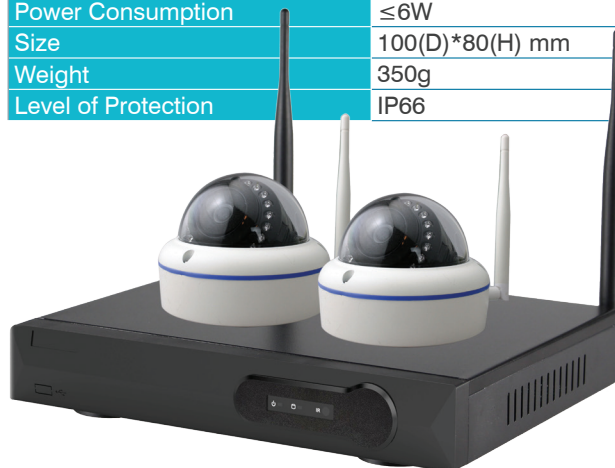

SPECIFICATION	WIFIKIT-8-DOME
WIFI CAMERA	
Sensor	1/3" Progressive Scan Sensor
Signal System	PAL / NTSC
Resolution	1920 x 1080 16:9 High Definition
Minimum illumination	Colour: 0.1 Lux; B/W: 0.01 Lux
Lens	4mm
OSD	Date, Time & Title
IR Distance	∅ 5x16pcs 20M
White Balance	Auto
Day & Night	IR cut filter with auto switch
3D-DNR	Auto
Mirror/Flip	On / Off
Smart Stream	Dual-stream: 1920x1080@15fps 640x480@15fps
S/N	> 39.1 Db
Interface	RJ45 / WIFI 802.11b/g/n
Anti-thunder Level	Standard IEC61000-4-5
Working Temperature/ Humidity	-10°C to +50°C / 30% to 80% RH
Power Input	DC12V-1A
Power Consumption	≤6W
Size	100(D)*80(H) mm
Weight	350g
Level of Protection	IP66