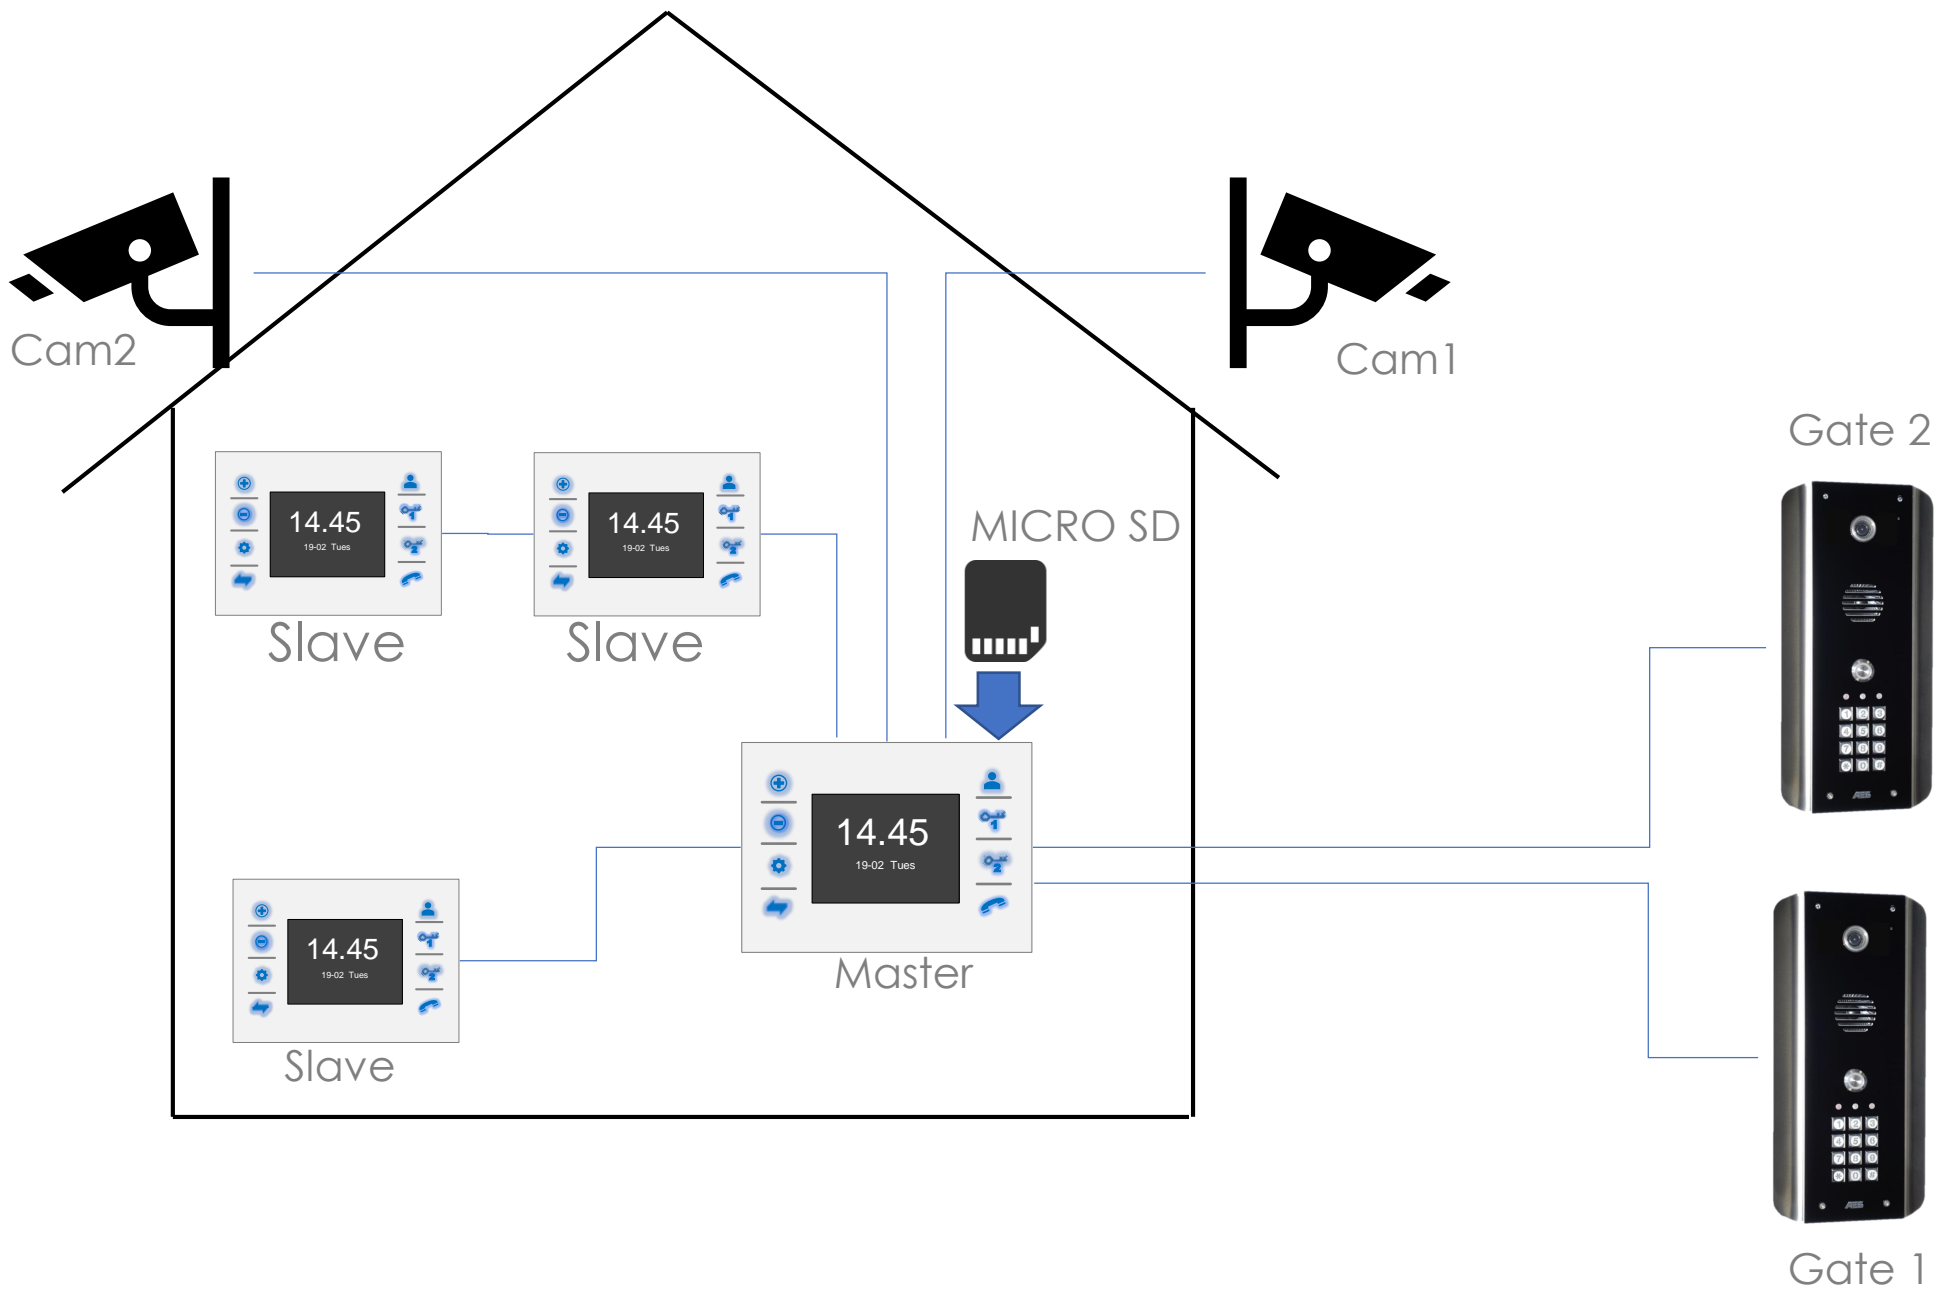

Combine up to 2 CCTV cameras for home/entrance security

Industry leading 300m super long range over CAT5 cable

SD card inside

Voicemail feature for missed callers

Styluscom

Beautifully incorporating access control and security

Monitor mounting	Flush or Surface
Recording	8Gb Micro SD card included, 32Gb Max
Capacity	Over 50 x 10 second clips (200 on 32Gb card)
Recording type	Motion detection video algorithm
Recording channels	1 (can choose to record from door, or camera)
Recording options	10-60 second video, or still image
Recording resolution	720 x 288 pixels
Screen size	4.3 inch
Screen resolution	480 x 272

Camera type	Colour CCD analogue
Night vision	Yes, with IR illumination (2m range)
Lens	110 degree viewing angle
Resolution	800 TVL

Relays per door station	2
Door stations per system	2
Monitors per system	4
Keypad	Optional, with 3 relays & 1200 codes

CAT5 distance (2 power supplies)	300m / yards
Poly Poly cable (2 power supplies)	Up to 150m / yards aprox
CAT5 distance (1 power supply)	Up to 50m / yards
Poly Poly cable (1 power supply)	Up to 50m / yards