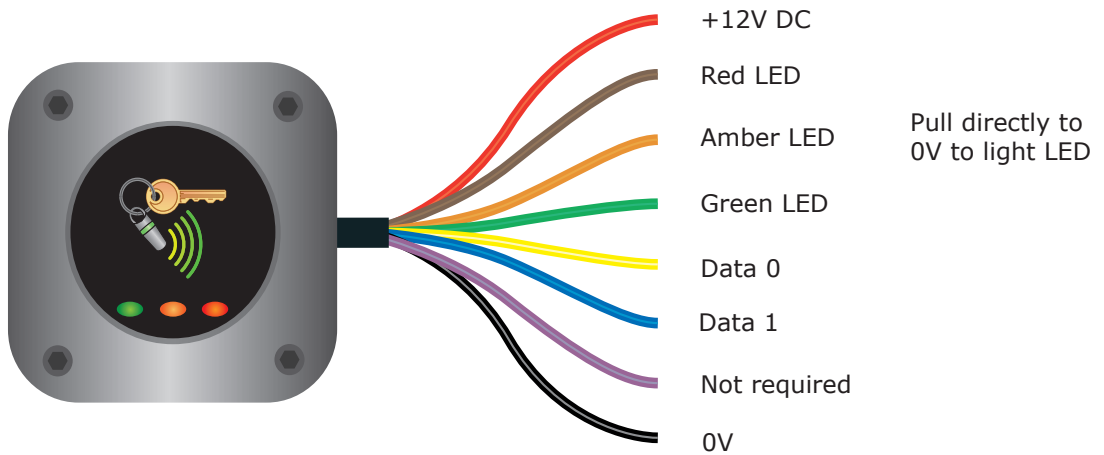

Fitting

Wiring

Cable extensions

Readers can be extended using Belden CR9540 10-core overall screened cable to a maximum of 100 metres.

Suitability

Security-sensitive doors

Mounted on metal surface

Wet environments

Readers mounted together

Specifications

Electrical	Min	Max	
Voltage	10V DC	14V DC	
Current		110 mA	
Carrier frequency			125 kHz
Wiegand format			26 bit
Environment	Min	Max	
Operating temperatures - all items	- 35 °C	+ 66 °C	
Waterproof		IPX7	
Cable length			5 metres
Dimensions	Width	Height	Depth
	76 mm	76 mm	27 mm