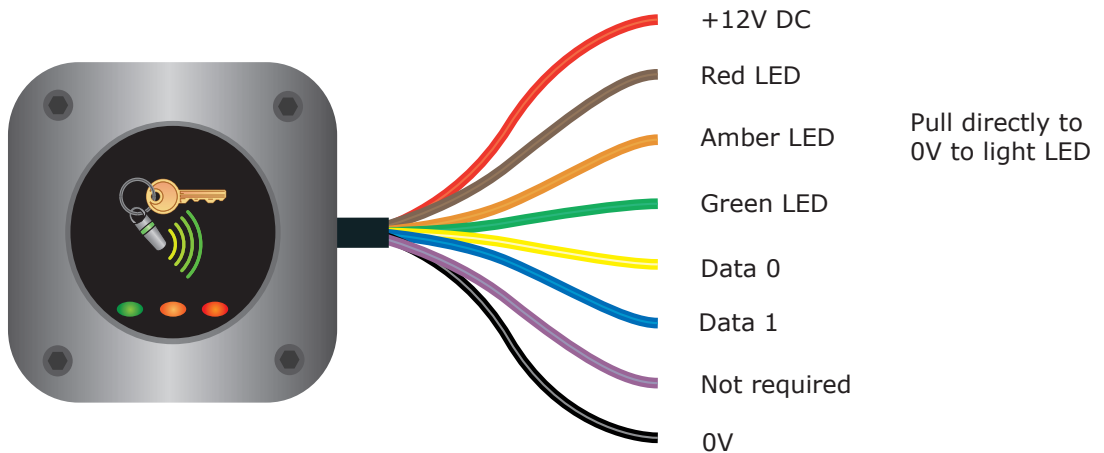

Fitting

Wiring

Cable extensions

Readers can be extended using Belden CR9540 10-core overall screened cable to a maximum of 100 metres.

Suitability

Security-sensitive doors

Mounted on metal surface

Wet environments