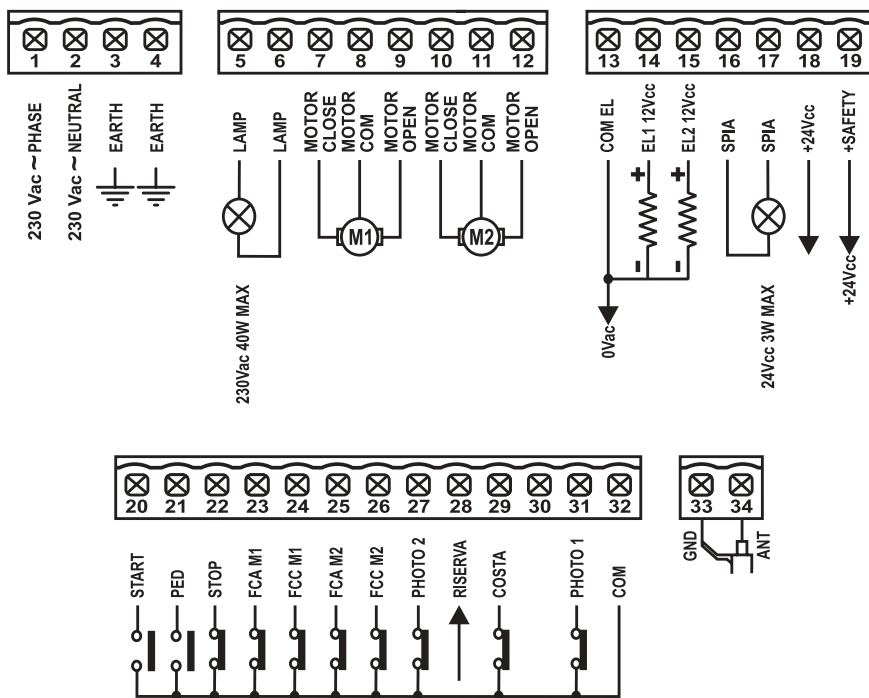

Motors	1 or 2 at 230 Vac (max. 700W)
Power supply	220-230 Vac
Swing gates	TOP291 - TOP391 - TOP441 - FLOOR850 - FLOOR880 - BL233 - ART5000
Sliding gates	PASS600 - PASS800 - PASS1200 - PASS1800 (also double sliding gate)
Overhead doors	MOD0500 - AUTOBOX3000
Barriers	-
Rising bollards	TOUCHE126 - TOUCHE276
Rolling shutters	MPS 120 - MPS 120E - MPS 160 - MPS 160E - MPS 240 - MPS 240E
Pedestrian	YES
Force regulation	YES
Deceleration functions	YES
Anti-crushing safety device	-
Safety device input	YES
Photocell input	2
Limit switch	4 inputs
Programming	Digital
Electric lock	YES - also 2 separate ones

EN 12453 FRIENDLY