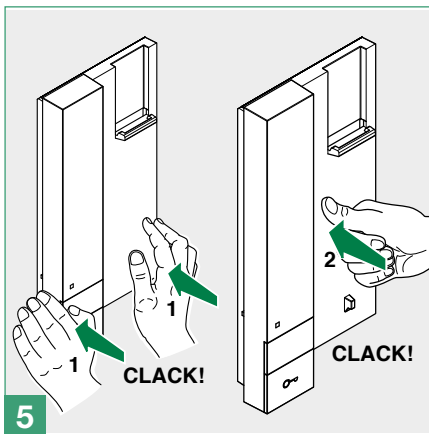

C2 P2 Button P1 C. NO. 24V 100mA

10. Ringtone volume selector

11. Ringtone selector:

M Ringtone type A (*Default*)

E Ringtone type B

Installation

Use for various purposes of button P1

Compatibility table