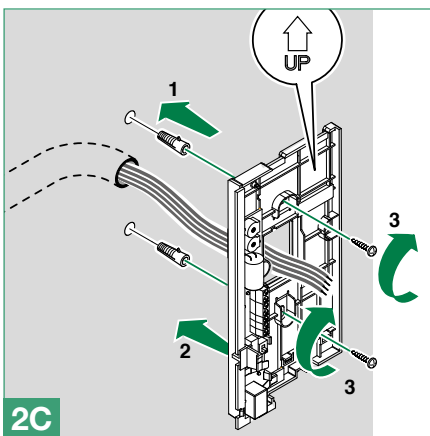

C2 P2 Button P1 C. NO. 24V 100mA

10. Ringtone volume selector

11. Ringtone selector:

M Ringtone type A (*Default*)

E Ringtone type B

Installation

Use for various purposes of button P1

Compatibility table