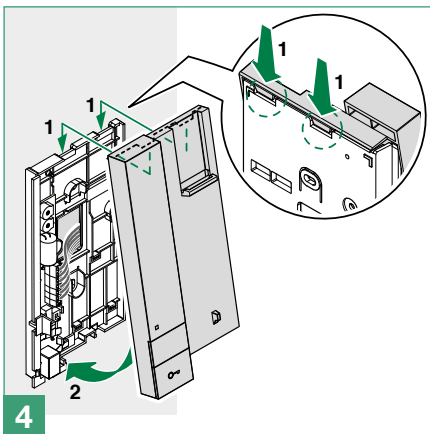

C2 P2 Button P1 C. NO. 24V 100mA

10. Ringtone volume selector

11. Ringtone selector:

M Ringtone type A (*Default*)

E Ringtone type B

Installation

Use for various purposes of button P1

Compatibility table