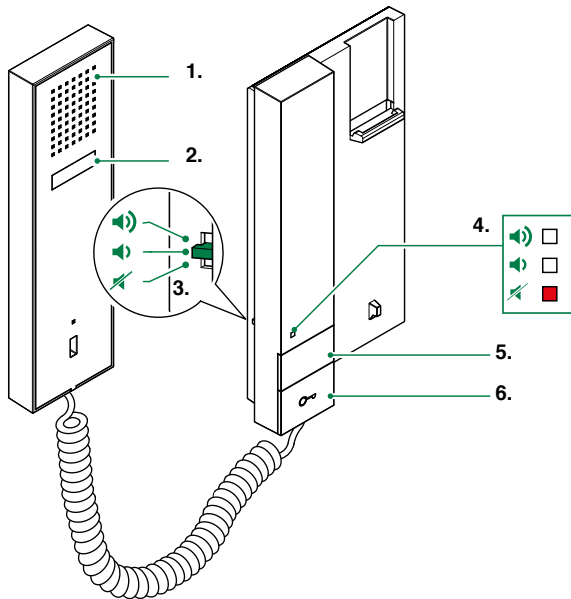

Dimensions: 103 x 190 x 30 mm

1. Loudspeaker

2. Audio hook

3. Ringtone volume selector

High position: Maximum ringtone volume

Middle position: Medium ringtone volume

Low position: Silent mode (*Privacy*) activation