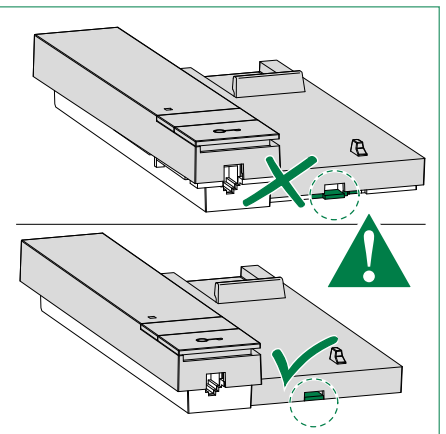

C2 P2 Button P1 C. NO. 24V 100mA

10. Ringtone volume selector

11. Ringtone selector:

M Ringtone type A (*Default*)

E Ringtone type B

Installation

Use for various purposes of button P1

Compatibility table