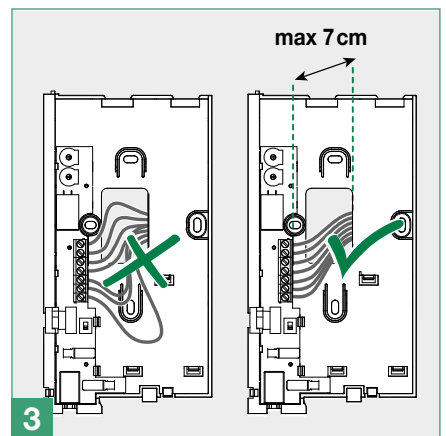

Dimensions: 103 x 190 x 30 mm

1. Loudspeaker

2. Audio hook

3. Ringtone volume selector

High position: Maximum ringtone volume

Middle position: Medium ringtone volume

Low position: Silent mode (*Privacy*) activation

C2 P2 Button P1 C. NO. 24V 100mA

10. Ringtone volume selector

11. Ringtone selector:

M Ringtone type A (*Default*)

E Ringtone type B

Installation

Use for various purposes of button P1

Compatibility table