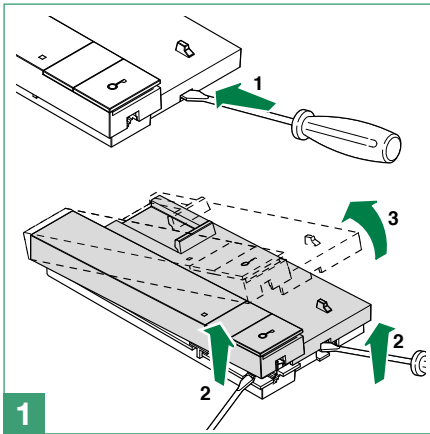

C2 P2 Button P1 C. NO. 24V 100mA

10. Ringtone volume selector

11. Ringtone selector:

M Ringtone type A (*Default*)

E Ringtone type B

Installation

Use for various purposes of button P1

Compatibility table