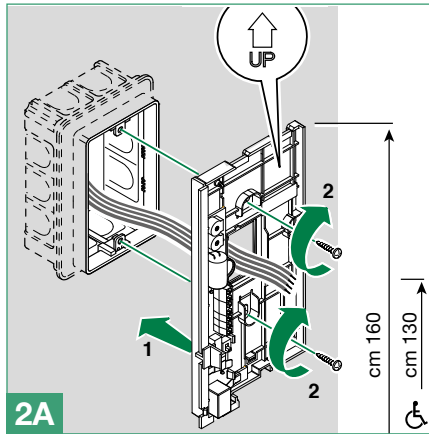

C2 P2 Button P1 C. NO. 24V 100mA

10. Ringtone volume selector

11. Ringtone selector:

M Ringtone type A (*Default*)

E Ringtone type B

Installation

Use for various purposes of button P1

Compatibility table