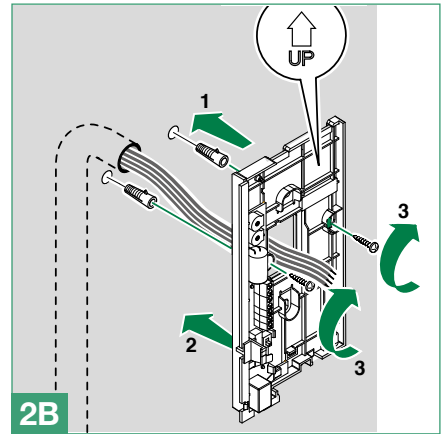

C2 P2 Button P1 C. NO. 24V 100mA

10. Ringtone volume selector

11. Ringtone selector:

M Ringtone type A (*Default*)

E Ringtone type B

Installation

Use for various purposes of button P1

Compatibility table