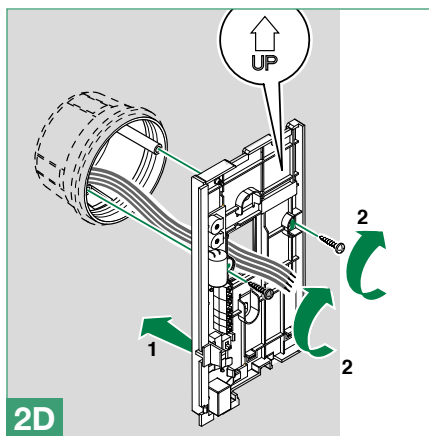

C2 P2 Button P1 C. NO. 24V 100mA

10. Ringtone volume selector

11. Ringtone selector:

M Ringtone type A (*Default*)

E Ringtone type B

Installation

Use for various purposes of button P1

Compatibility table