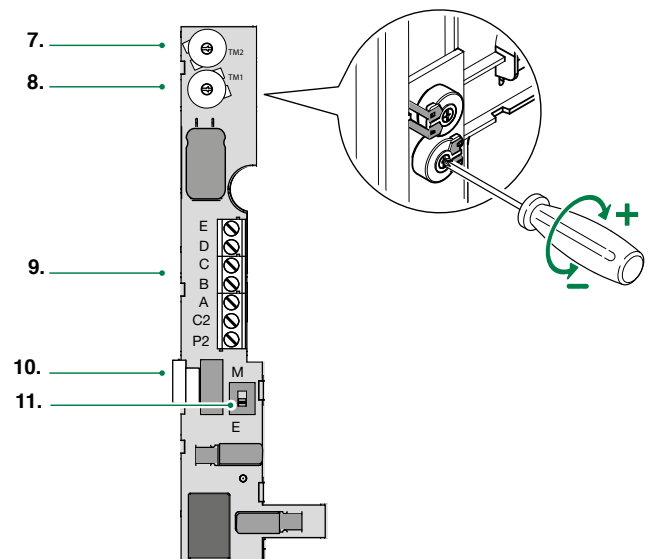

Dimensions: 103 x 190 x 30 mm

1. Loudspeaker

2. Audio hook

3. Ringtone volume selector

High position: Maximum ringtone volume

Middle position: Medium ringtone volume

Low position: Silent mode (*Privacy*) activation