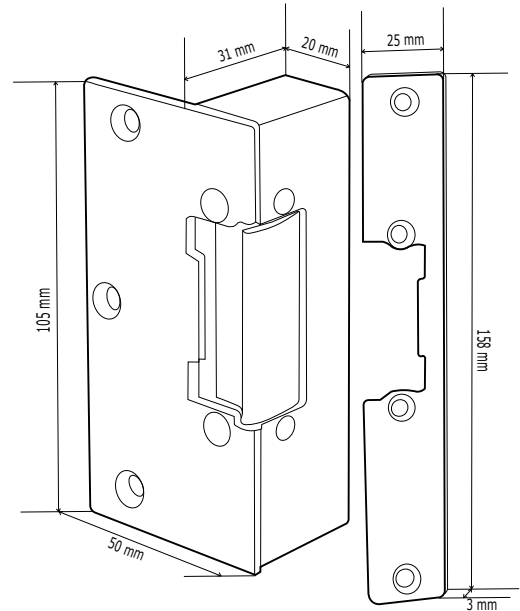

## Product Specifications

<b>Material:</b>	Powder coated steel
<b>Mounting:</b>	Rim or mortice
<b>Lock mode:</b>	Fail safe or fail secure
<b>Handed:</b>	Left and right (invertible body)
<b>Holding force:</b>	
• Adjustable:	250kg
• Fixed:	300kg
<b>Cycles tested:</b>	300,000 operations
<b>Jaw type:</b>	Fixed or adjustable
<b>Weight:</b>	0.31kg