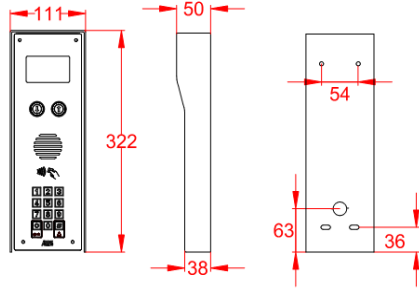

Multi Apartment Intercom

Call Panel Dimensions

MULTI-CLASSIC-YY-PROX/4GX

YY = SSK (Stainless Steel)
 YY = IMPK (Imperial Black Finish)
 (4GA = USA)
 (4GE = EU)
 (4GSA = AUS/NZ)

MULTI-CLASSIC-4G

MULTI-CLASSIC-FSK-4G