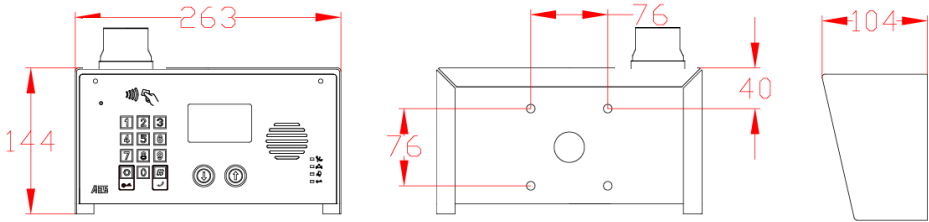

Multi Apartment Intercom

Call Panel Dimensions

MULTI-CLASSIC-YY-PROX/4GX

YY = SSK (Stainless Steel)
 YY = IMPK (Imperial Black Finish)
 (4GA = USA)
 (4GE = EU)
 (4GSA = AUS/NZ)

MULTI-CLASSIC-4G

MULTI-CLASSIC-FSK-4G