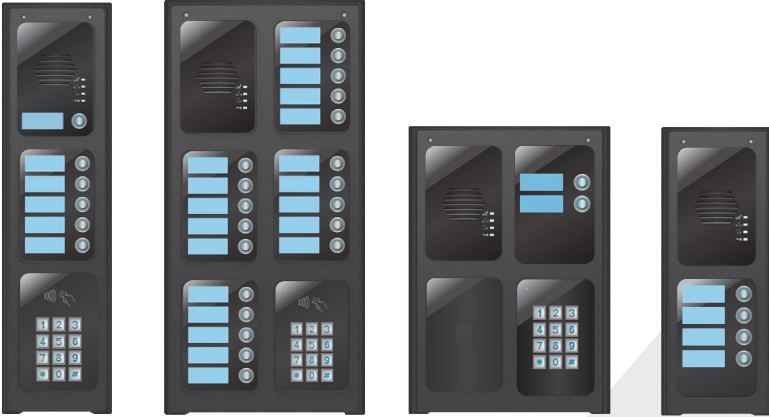

4 Button Module

MOD-PRIME-5B

5 Button Module

MOD-INFO

Illuminated
information
window

MOD-PRIME-KP

Illuminated
keypad

MOD-PRIME-PX-KP

Combined
Prox and
keypad

MOD-PRIME-PX

Prox

MOD-PRIME-VIG

Module for
Vigik cut out

MOD-DDA-LOOP

Hearing Loop

GSM MULTI BUTTON MODULE RANGE

GSM MULTI BUTTON EXAMPLES

BACK BOX OPTIONS

Pre-assembled Modular Units

MULTI-BUTTON MODULAR RANGE (NON-KEYPAD)

4GE (EU)
4GSA (AU+NZ)
4GA (USA+CAD)

MOD-2B/4GE

2 Button
Assembled Unit

MOD-3B/4GE