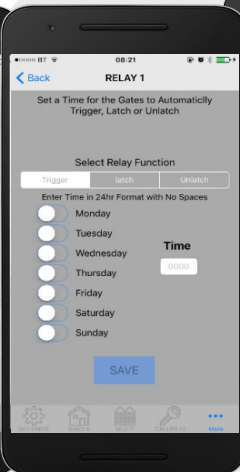

Cellcomprime

Advanced GSM Multi-button Intercom

Set automatic gate open & close times.

Do-not-disturb watershed time.

User history log to your phone.

Illuminated call button and keypad.

Add keypad codes by App.

Issue time restricted codes.

High gain antenna as standard!

2x Relays

App Screens

Create a list of all your installs for later editing or diagnostics

Complete menu of all parameters for editing by app

Program auto opening and closing times

Program phone numbers easily!

MULTI-BUTTON MODULE RANGE

GSM Compulsory Module Options

MOD-PRIME6-1B-4GE (EU)
MOD-PRIME6-1B-4GSA (AU+NZ)
MOD-PRIME6-1B-4GA (USA+CAD)

MOD-PRIME6-4GE (EU)
MOD-PRIME6-4GSA (AU+NZ)
MOD-PRIME6-4GA (USA+CAD)