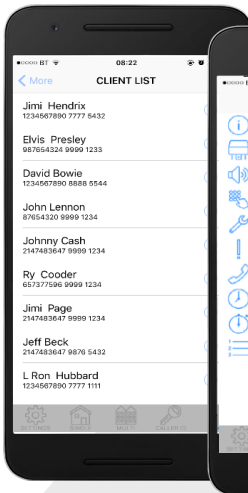

Issue time restricted codes.

High gain antenna as standard!

2x Relays

App Screens

Create a list of all your installs for later editing or diagnostics

Complete menu of all parameters for editing by app

Program auto opening and closing times