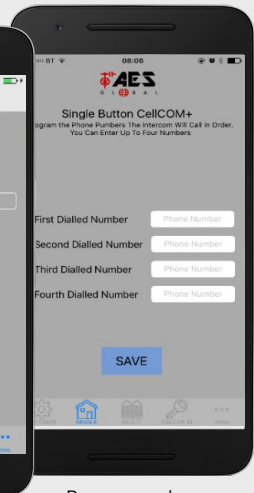

Cellcomprime

Advanced GSM Multi-button Intercom

Set automatic gate open & close times.

Do-not-disturb watershed time.

User history log to your phone.

Illuminated call button and keypad.

Add keypad codes by App.

Issue time restricted codes.

High gain antenna as standard!

2x Relays

App Screens

Create a list of all your installs for later editing or diagnostics

Complete menu of all parameters for editing by app

Program auto opening and closing times

Program phone numbers easily!

MULTI-BUTTON MODULE RANGE

GSM Compulsory Module Options

MOD-PRIME6-1B-4GE (EU)
MOD-PRIME6-1B-4GSA (AU+NZ)
MOD-PRIME6-1B-4GA (USA+CAD)

MOD-PRIME6-4GE (EU)
MOD-PRIME6-4GSA (AU+NZ)
MOD-PRIME6-4GA (USA+CAD)