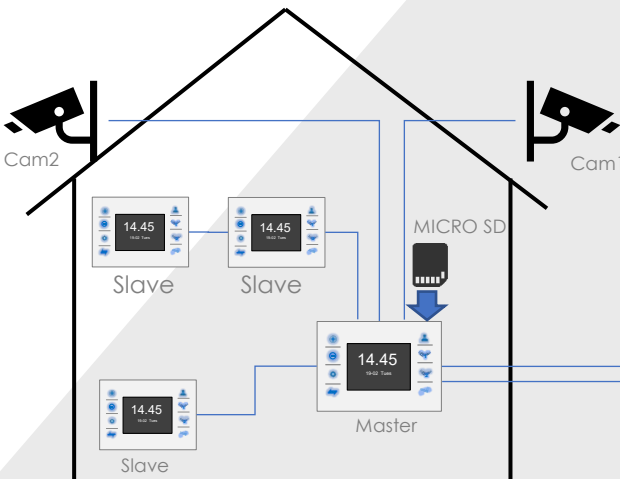

## Smart Intercom System

- Combines access control and CCTV in one system.
- Super long range over CAT 5 (300 metres).
- Motion detection recording (from one device).
- SD card records stills of visitors/missed callers.
- Option to connect external camera to speech panel for certain applications.
- Easy to wire monitor with wall mounted connection panel.
- 24V 2A dc adaptor included.

Black Dome camera option.

Styluscom Monitor featuring a 4.3 inch screen.

Black Bullet camera option.

Up to 2 gates and 2 CCTV cameras connected to a maximum of 4 monitors.

Gate 2

Gate 1

### Stylus-4.3

- Additional monitor for larger homes. (Add up to 3 monitors. 4 in total)
- Sleek design, featuring a gloss white screen trim.
- Wall mountable, hands free design.
- Touch sensitive buttons.
- Volume control.
- 4,3 inch screen.
- Power supply included.