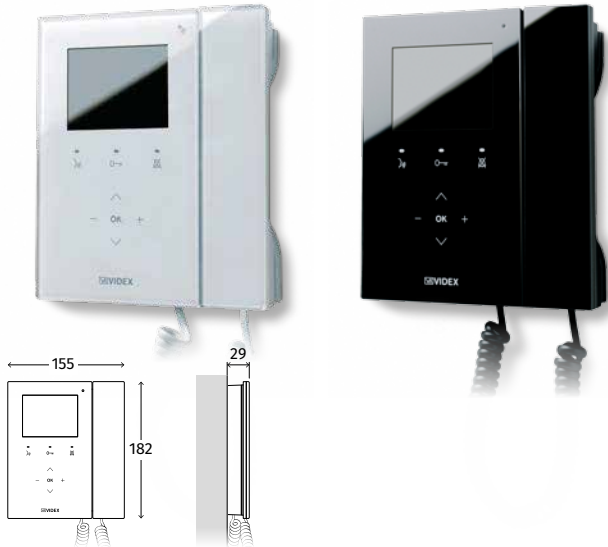

KRISTALLO® SERIES INDOOR STATIONS

KRV86