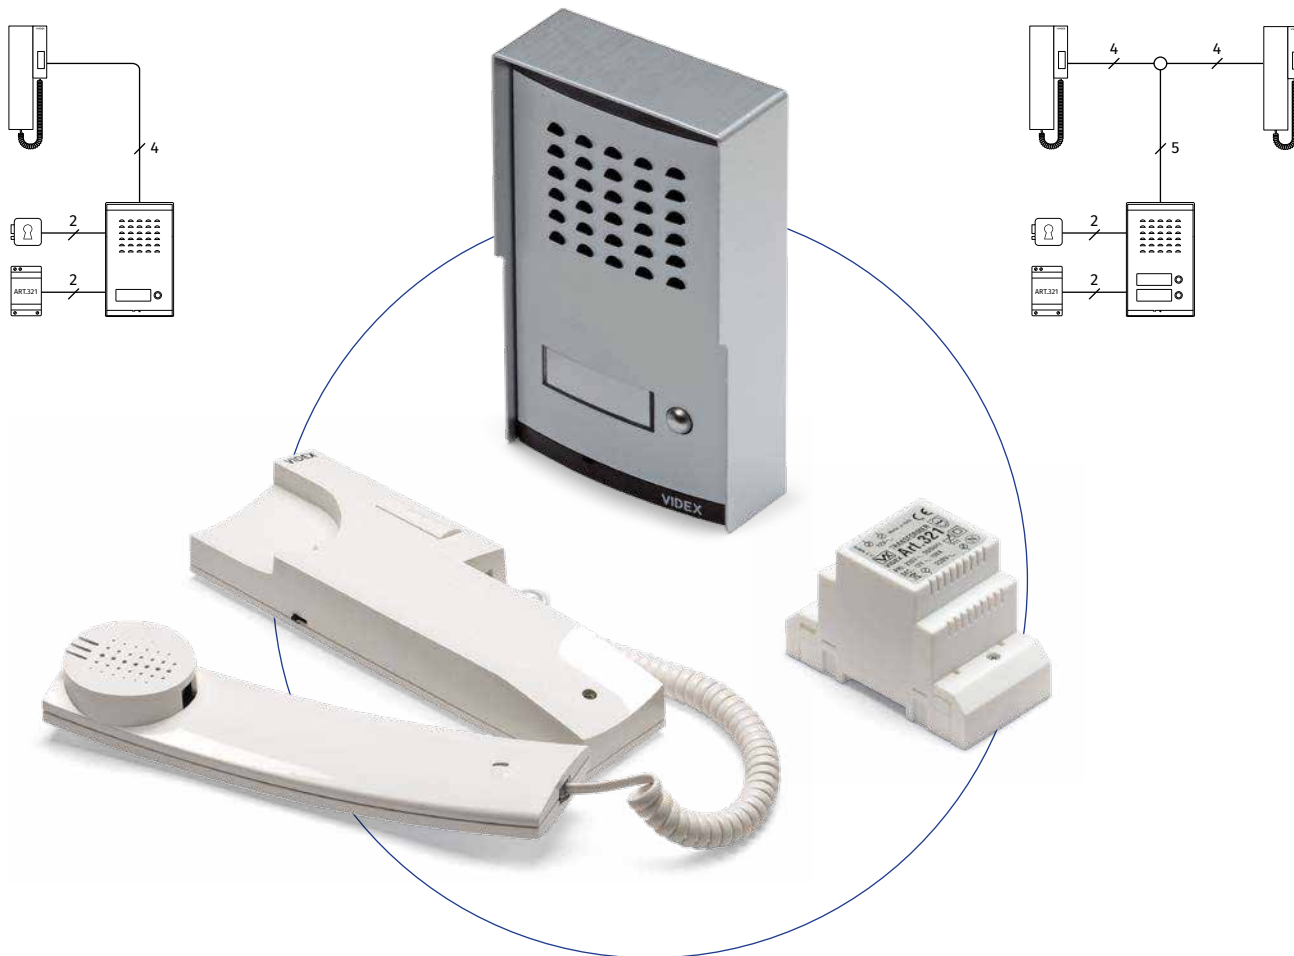

SMK SMART Audiokit

One way or two way

	SMK-1	SMK-1S	SMK-2	SMK-2S
CONNECTION	STANDARD 3+1 AUDIO			
OUTDOOR STATION	SMART Series			
SPEAKER UNIT	1 x 336E-1	1 x 336E-1S	1 x 336E-2	1 x 336E-2S
CALL BUTTONS	1		2	
DOOR OPENING	Built-in Lock Relay			
CALL	Electronic Call Tone			
MOUNTING	Flush	Surface	Flush	Surface
COVERING FRAME OPT.¹	371	—	371	—
SURFACE MOUNTING BOX OPT.¹	381	—	381	—
INDOOR STATION	1 x 3011		2 x 3011	
SERIES	3000 Series Smart Range			
CALL	Electronic Call Tone			
BUTTONS	1: Door open			
CONTROLS	Call tone volume (3 Levels)			
MOUNTING	Surface			
POWER SUPPLY UNIT	1 x 321			
INPUT/OUTPUT/VA	230Vac / 12Vac / 15VA			
SIZE	3 Modules A Type DIN Box (52.5x105x65mm)			
MOUNTING	DIN bar or direct wall fixing			
PACKAGING	Giftbox			
SIZE	29x29.5x7cm		40x29.5x7cm	
WEIGHT	1.3Kg	1.5Kg	1.7Kg	1.9Kg