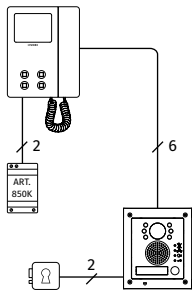

VK8KC/6758

¹ A button can have multiple functions
² To be ordered separately

VK4K Series Videokit

One way or two way

6 WIRE BUS

Intercom.

Wide camera opt.

	VK4K-1	VK4K-1S	VK4K-2	VK4K-2S
CONNECTION	6 WIRE BUS			
OUTDOOR STATION	4000 Series			
SPEAKER UNIT MODULE	1 x 4833-1		1 x 4833-1D	
CAMERA TYPE	Day/Night colour camera with infrared illumination LEDs			
WIDE CAMERA OPT.	Available			
LEDs	4: Busy, Ring, Speak, Door Open			
CALL BUTTONS	1		2	
DOOR OPENING	Built-in Lock Relay Dry Contacts C, NC, NO or capacitor discharge			
CALL	Electronic Call Tone			
MOUNTING BOX	1 x 4851	1 x 4881	1 x 4851	1 x 4881
RAINSHIELD OPT.²	4871	4891	4871	4891
SIZE	1 module			
MOUNTING	Flush	Surface	Flush	Surface
POWER SUPPLY UNIT	1 x 850K		2 x 850K	
INPUT/OUTPUT/VA	230-127Vac / 24Vac / 24VA			
SIZE	5 Modules A Type DIN Box (87x105x65mm)			
MOUNTING	DIN bar or direct wall fixing			
VIDEO DISTRIBUTOR	-		1 X 316N	
PACKAGING	Giftbox			
SIZE	31x17x13cm		25.3x24.4x18.3cm	