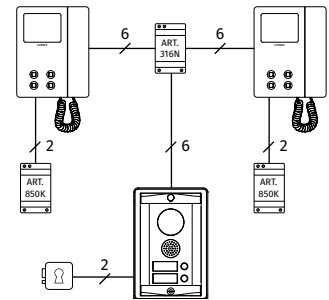

VK8K Series Videokit

One way or two way

6 WIRE BUS

Intercom.

	VK8K-1	VK8K-1S	VK8K-2	VK8K-2S
CONNECTION	6 WIRE BUS			
OUTDOOR STATION	8000 Series			
SPEAKER UNIT MODULE	1 x 8833-1		1 x 8833-2	
CAMERA TYPE	Day/Night colour camera with infrared illumination LEDs			
WIDE CAMERA OPT.	Not available			
CALL BUTTONS	1		2	
DOOR OPENING	Built-in Lock Relay Dry Contacts C, NC, NO or capacitor discharge			
CALL	Electronic Call Tone			
MOUNTING BOX	1 x 8855	1 x 8885	1 x 8855	1 x 8885
RAINSHIELD	1 x 8875	—	1 x 8875	—
SIZE	1.5 module			
MOUNTING	Flush	Surface	Flush	Surface
POWER SUPPLY UNIT	1 x 850K		2 x 850K	
INPUT/OUTPUT/VA	230-127Vac / 24Vac / 24VA			
SIZE	5 Modules A Type DIN Box (87x105x65mm)			
MOUNTING	DIN bar or direct wall fixing			
VIDEO DISTRIBUTOR	—		1 x 316N	
PACKAGING	Giftbox			
SIZE	31x17x13cm		25.3x24.4x18.3cm	