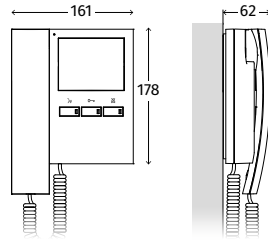

3600 AND 5000 SERIES INDOOR STATIONS

3600 SERIES

	3656	3686
DISPLAY	3.5" Hi-Res colour LCD TFT	
CONVENTIONAL / HANDS FREE	Conventional	
CONNECTION	6 WIRE BUS	2 WIRE BUS
BUTTONS / SERVICES¹	3: Camera recall, Door-open/Intercommunicating call, Privacy	3: Camera recall/Camera switch, Door-open/Dry contact relay/Intercommunicating call, Privacy/Bus relay activation
LEDS	3: Door open, Privacy ON, ON	
MEMORY BOARD OPT.	Not available	
ADJUSTMENT	Call tone volume, Hue, Brightness	Call tone volume, Hue, Contrast, Brightness
PROGRAMMING	Privacy duration, Number of rings	Privacy duration, Melody type, Number of rings, Intercommunicating call
MOUNTING	Surface	
FINISHING	Gloss white	
DESKTOP KIT OPT.²	36931