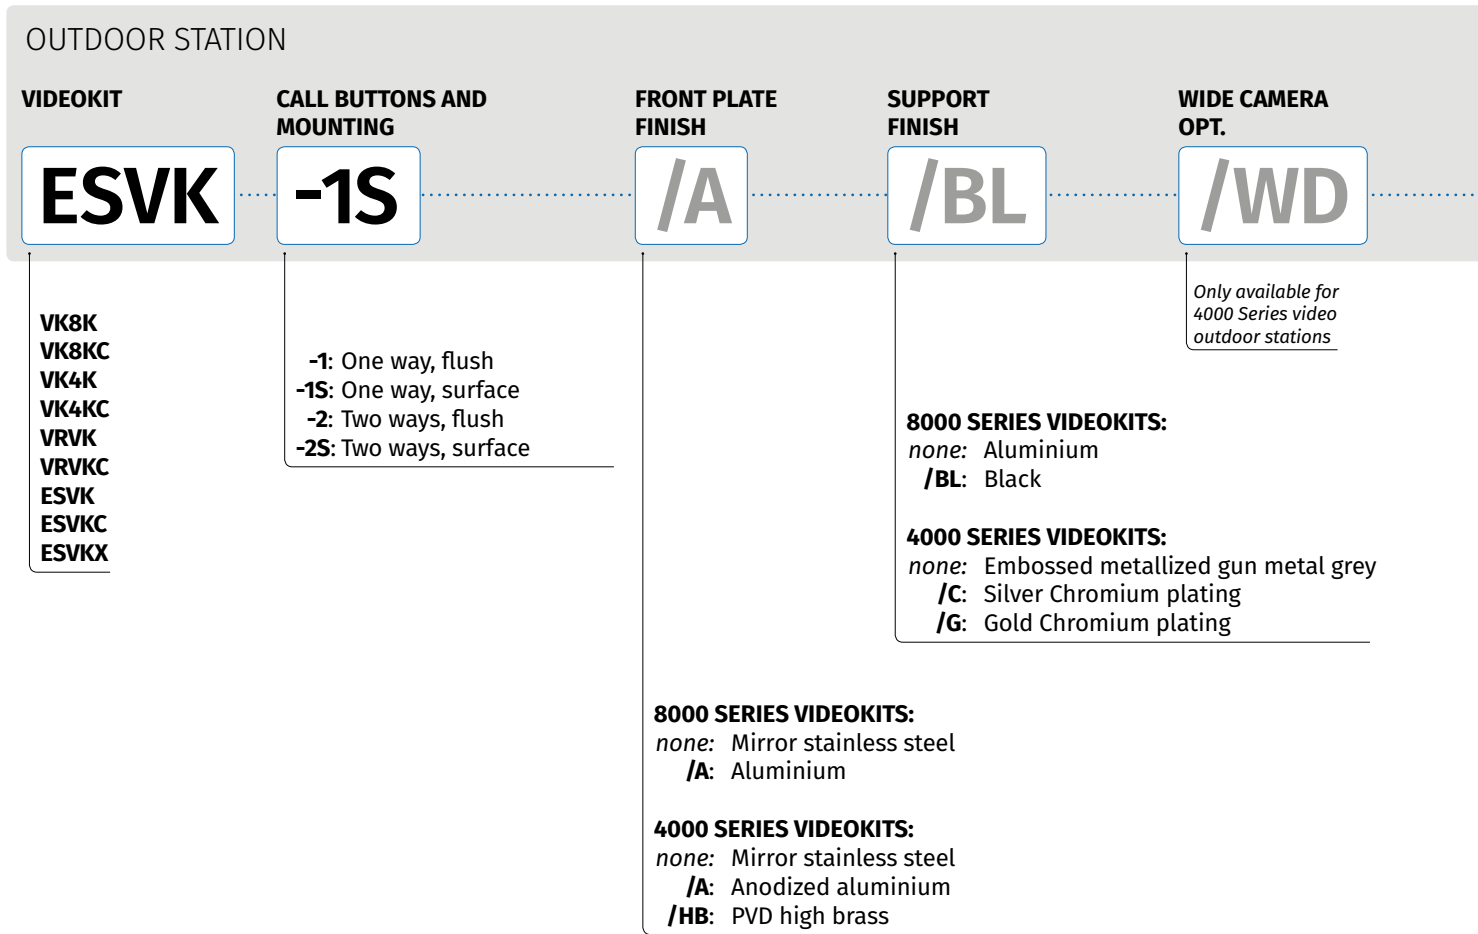

Part number composition