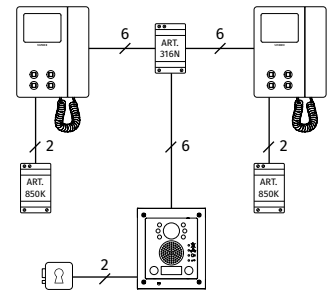

VK8KC/6758

¹ A button can have multiple functions
² To be ordered separately

VK4K Series Videokit

One way or two way

6 WIRE BUS

Intercom.

Wide camera opt.

	VK4K-1	VK4K-1S	VK4K-2	VK4K-2S
CONNECTION	6 WIRE BUS			
OUTDOOR STATION	4000 Series			
SPEAKER UNIT MODULE	1 x 4833-1		1 x 4833-1D	
CAMERA TYPE	Day/Night colour camera with infrared illumination LEDs			
WIDE CAMERA OPT.	Available			
LEDs	4: Busy, Ring, Speak, Door Open			
CALL BUTTONS	1		2	
DOOR OPENING	Built-in Lock Relay Dry Contacts C, NC, NO or capacitor discharge			
CALL	Electronic Call Tone			
MOUNTING BOX	1 x 4851	1 x 4881	1 x 4851	1 x 4881
RAINSHIELD OPT.²	4871	4891	4871	4891
SIZE	1 module			
MOUNTING	Flush	Surface	Flush	Surface
POWER SUPPLY UNIT	1 x 850K		2 x 850K	
INPUT/OUTPUT/VA	230-127Vac / 24Vac / 24VA			
SIZE	5 Modules A Type DIN Box (87x105x65mm)			
MOUNTING	DIN bar or direct wall fixing			
VIDEO DISTRIBUTOR	-		1 X 316N	
PACKAGING	Giftbox			
SIZE	31x17x13cm		25.3x24.4x18.3cm	