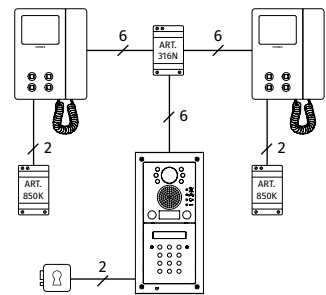

VK4KC Series Videocode

One way or two way videokit with codelock

	VK4KC-1	VK4KC-1S	VK4KC-2	VK4KC-2S
CONNECTION	6 WIRE BUS			
OUTDOOR STATION	4000 Series			
SPEAKER UNIT MODULE	1 x 4833-1		1 x 4833-1D	
CAMERA TYPE	Day/Night colour camera with infrared illumination LEDs			
WIDE CAMERA OPT.	Available			
LEDs	4: Busy, Ring, Speak, Door Open			
CALL BUTTONS	1		2	
DOOR OPENING	Built-in Lock Relay Dry Contacts C, NC, NO or capacitor discharge			
CALL	Electronic Call Tone			
CODELOCK UNIT	1 x 4800M			
CODES / RELAYS	3 / 3			
ILLUMINATION	Yes			
MOUNTING BOX	1 x 4852	1 x 4882	1 x 4852	1 x 4882
RAINSHIELD OPT.²	4872	4892	4872	4892
SIZE	2 modules			
MOUNTING	Flush	Surface	Flush	Surface
POWER SUPPLY UNIT	1 x 850K		2 x 850K	
INPUT/OUTPUT/VA	230-127Vac / 24Vac / 24VA			
SIZE	5 Modules A Type DIN Box (87x105x65mm)			
MOUNTING	DIN bar or direct wall fixing			
VIDEO DISTRIBUTOR	-		1 X 316N	
PACKAGING	Giftbox			
SIZE	41.5x17x15cm		18x24x54cm	

SPECIAL FEATURES	
MAX DOOR STATIONS	Up to 4
MAX INDOOR STATIONS	Up to 4 per call button
DISABILITY FRIENDLY	Yes, acoustic & visual signalling
CAMERA RECALL	Yes, selective on multiple door station system
INTERCOMMUNICATION	Yes, between apartments or between extensions without any additional connection or requirement
LOCAL BELL	Yes with different call tone from external call
PRIVACY	Yes to temporarily disable the call
PROGRAMMABLE TIMES	Conversation and Door Opening