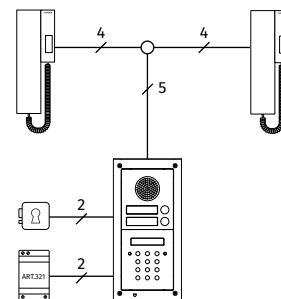

¹ To be ordered separately

4KC Digiphone Kit

One way or two way audiokit with codelock

STANDARD 3+1 AUDIO

Codelock unit

	4KC-1	4KC-1S	4KC-2	4KC-2S
CONNECTION	STANDARD 3+1 AUDIO			
OUTDOOR STATION	4000 Series			
SPEAKER UNIT MODULE	1 x 4836-1		1 x 4836-2	
CALL BUTTONS	1		2	
DOOR OPENING	Built-in Lock Relay			
CALL	Electronic Call Tone			
CODELOCK UNIT	1 x 4800M			
CODES / RELAYS	3 / 3			
ILLUMINATION	Yes			
MOUNTING BOX	1 x 4852	1 x 4882	1 x 4852	1 x 4882
RAINSHIELD OPT.¹	4872	4892	4872	4892
SIZE	2 modules			
MOUNTING	Flush	Surface	Flush	Surface
INDOOR STATION	1 x 3011		2 x 3011	
SERIES	3000 Series Smart Range			
CALL	Electronic Call Tone			
BUTTONS	1: Door open			
CONTROLS	Call tone volume (3 Levels)			
MOUNTING	Surface			
POWER SUPPLY UNIT	1 x 321			
INPUT/OUTPUT/VA	230Vac / 12Vac / 15VA			
SIZE	3 Modules A Type DIN Box (52.5x105x65mm)			
MOUNTING	DIN bar or direct wall fixing			
PACKAGING	Giftbox			
SIZE	29x29.5x7cm		40x29.5x7cm	
WEIGHT	2.4Kg	2.8Kg	2.7Kg	3.1Kg