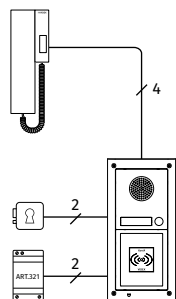

¹ To be ordered separately

4KX Vproxphone Kit

One way or two way audiokit with proximity reader

**STANDARD
3+1 AUDIO**

**Proximity
reader**

4KX-1S

	4KX-1	4KX-1S	4KX-2	4KX-2S
CONNECTION	STANDARD 3+1 AUDIO			
OUTDOOR STATION	4000 Series			
SPEAKER UNIT MODULE	1 x 4836-1		1 x 4836-2	
CALL BUTTONS	1		2	
DOOR OPENING	Built-in Lock Relay Dry			
CALL	Electronic Call Tone			
PROXIMITY READER UNIT	1 x 4850			
KEYS / RELAYS	up to 100 / 1			
LED	Yes			
FOPS	3 x 955/C card format		6 x 955/C card format	
MOUNTING BOX	1 x 4852	1 x 4882	1 x 4852	1 x 4882
RAINSHIELD OPT.¹	4872	4892	4872	4892
SIZE	2 modules			
MOUNTING	Flush	Surface	Flush	Surface
INDOOR STATION	1 x 3011		2 x 3011	
SERIES	3000 Series Smart Range			
CALL	Electronic Call Tone			
BUTTONS	1: Door open			
CONTROLS	Call tone volume (3 Levels)			
MOUNTING	Surface			
POWER SUPPLY UNIT	1 x 321			
INPUT/OUTPUT/VA	230Vac / 12Vac / 15VA			
SIZE	3 Modules A Type DIN Box (52.5x105x65mm)			
MOUNTING	DIN bar or direct wall fixing			
PACKAGING	Giftbox			
SIZE	29x29.5x7cm		40x29.5x7cm	
WEIGHT	2.9Kg	3.3Kg	3.2Kg	3.6Kg