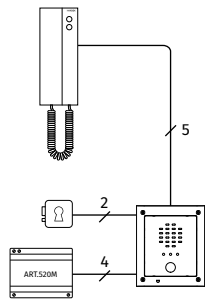

¹ To be ordered separately

VRK Audiokit

One way or two way
vandal resistant audiokit

**STANDARD
4+1 AUDIO**

**Vandal
resistant**

	VRK-1	VRK-1S	VRK-2	VRK-2S
CONNECTION	STANDARD 4+1 AUDIO			
OUTDOOR STATION	4000 Series Vandal Resistant			
SPEAKER UNIT MODULE	1 x VR4KAM-1		1 x VR4KAM-2	
LEDs	3: Speak, Busy, Door Open			
CALL BUTTONS	1		2	
DOOR OPENING	Built-in Lock Relay Dry Contacts C, NC, NO			
CALL	Electronic Call Tone			
MOUNTING BOX	1 x 4851	1 x 4881	1 x 4851	1 x 4881
RAINSHIELD OPT.¹	4871	4891	4871	4891
SIZE	1 module			
MOUNTING	Flush	Surface	Flush	Surface
INDOOR STATION	1 x 3111		2 x 3011	
SERIES	3000 Series Smart Range			
CALL	Electronic Call Tone			
BUTTONS	2: Door open, Service			
CONTROLS	Call tone volume (3 Levels)			
MOUNTING	Surface			
POWER SUPPLY UNIT	1 x 520M			
INPUT/OUTPUTS/VA	230Vac / 12Vdc - 8Vdc - 13Vac / 13VA			
SIZE	8 Modules A Type DIN Box (140x65x105mmmm)			
MOUNTING	DIN bar or direct wall fixing			
PACKAGING	Giftbox			
SIZE	29x29.5x7cm			
WEIGHT	2.1Kg	2.4Kg	2.4Kg	2.8Kg