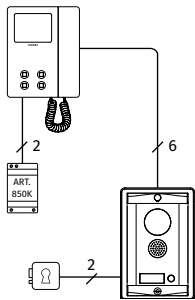

VK8K Series Videokit

One way or two way

6 WIRE BUS

Intercom.

	VK8K-1	VK8K-1S	VK8K-2	VK8K-2S
CONNECTION	6 WIRE BUS			
OUTDOOR STATION	8000 Series			
SPEAKER UNIT MODULE	1 x 8833-1		1 x 8833-2	
CAMERA TYPE	Day/Night colour camera with infrared illumination LEDs			
WIDE CAMERA OPT.	Not available			
CALL BUTTONS	1		2	
DOOR OPENING	Built-in Lock Relay Dry Contacts C, NC, NO or capacitor discharge			
CALL	Electronic Call Tone			
MOUNTING BOX	1 x 8855	1 x 8885	1 x 8855	1 x 8885
RAINSHIELD	1 x 8875	—	1 x 8875	—
SIZE	1.5 module			
MOUNTING	Flush	Surface	Flush	Surface
POWER SUPPLY UNIT	1 x 850K		2 x 850K	
INPUT/OUTPUT/VA	230-127Vac / 24Vac / 24VA			
SIZE	5 Modules A Type DIN Box (87x105x65mm)			
MOUNTING	DIN bar or direct wall fixing			
VIDEO DISTRIBUTOR	—		1 x 316N	
PACKAGING	Giftbox			
SIZE	31x17x13cm		25.3x24.4x18.3cm	