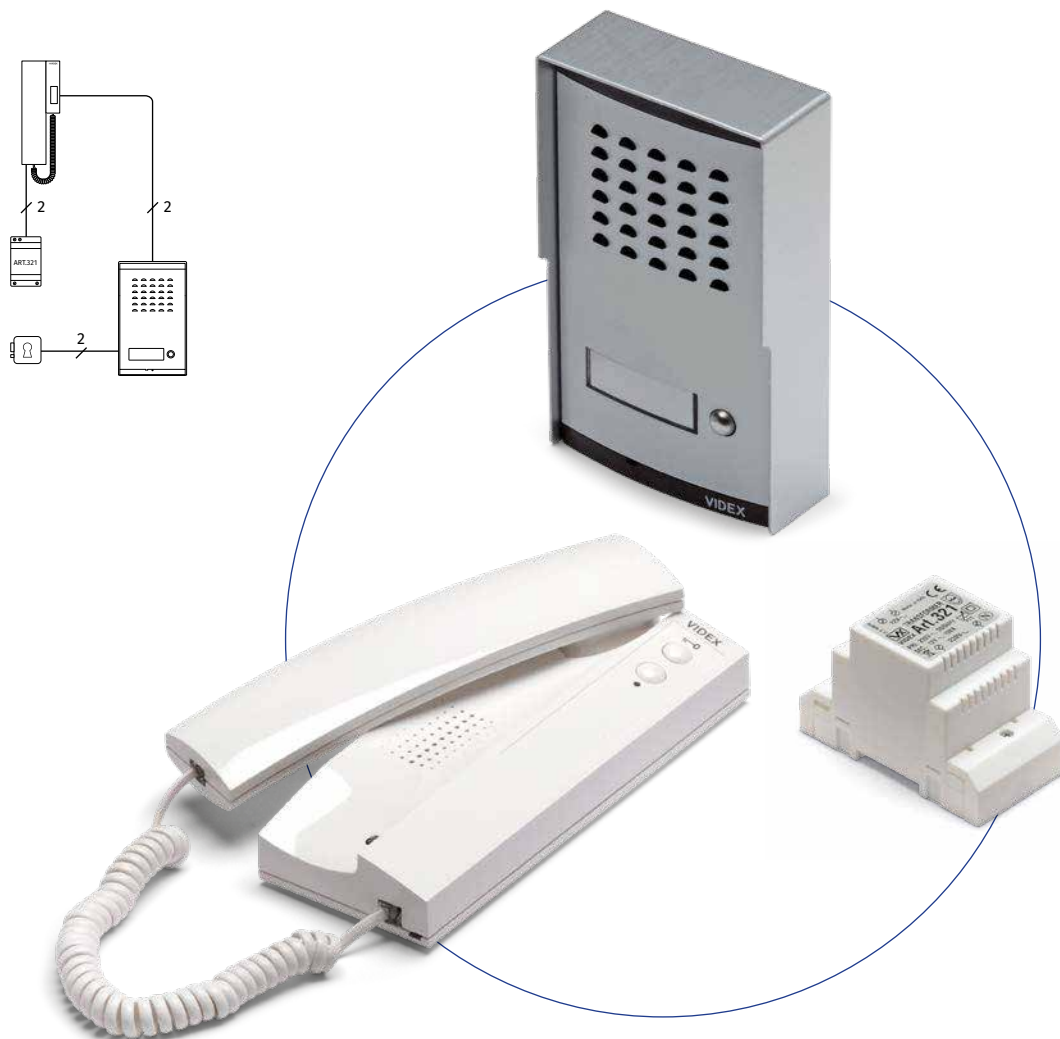

¹ To be ordered separately

SMK SMART Audiokit

One way or two way

	SMK-1	SMK-1S	SMK-2	SMK-2S
CONNECTION	STANDARD 3+1 AUDIO			
OUTDOOR STATION	SMART Series			
SPEAKER UNIT	1 x 336E-1	1 x 336E-1S	1 x 336E-2	1 x 336E-2S
CALL BUTTONS	1		2	
DOOR OPENING	Built-in Lock Relay			
CALL	Electronic Call Tone			
MOUNTING	Flush	Surface	Flush	Surface
COVERING FRAME OPT.¹	371	—	371	—
SURFACE MOUNTING BOX OPT.¹	381	—	381	—
INDOOR STATION	1 x 3011		2 x 3011	
SERIES	3000 Series Smart Range			
CALL	Electronic Call Tone			
BUTTONS	1: Door open			
CONTROLS	Call tone volume (3 Levels)			
MOUNTING	Surface			
POWER SUPPLY UNIT	1 x 321			
INPUT/OUTPUT/VA	230Vac / 12Vac / 15VA			
SIZE	3 Modules A Type DIN Box (52.5x105x65mm)			
MOUNTING	DIN bar or direct wall fixing			
PACKAGING	Giftbox			
SIZE	29x29.5x7cm		40x29.5x7cm	
WEIGHT	1.3Kg	1.5Kg	1.7Kg	1.9Kg

¹ To be ordered separately

ESK EASY TWO WIRE Audiokit

One way only

ESK-1S/A

	ESK-1	ESK-1S
CONNECTION	2 WIRE BUS	
OUTDOOR STATION	SMART Series	
SPEAKER UNIT	1 x 332	1 x 332S
CALL BUTTONS	1	
DOOR OPENING	Built-in Lock Relay	
CALL	Electronic Call Tone	
MOUNTING	Flush	Surface
COVERING FRAME OPT.¹	371	—
SURFACE MOUNTING BOX OPT.¹	381	—
INDOOR STATION	1 x 3151	
SERIES	3000 Series Smart Range	
CALL	Electronic Call Tone	
BUTTONS	2: Door open, Service	
CONTROLS	Call tone volume (3 Levels)	
MOUNTING	Surface	
POWER SUPPLY UNIT	1 x 321	
INPUT/OUTPUT/VA	230Vac / 12Vac / 15VA	
SIZE	3 Modules A Type DIN Box (52.5x105x65mm)	
MOUNTING	DIN bar or direct wall fixing	
PACKAGING	Giftbox	
SIZE	29x29.5x7cm	
WEIGHT	1.3Kg	1.5Kg