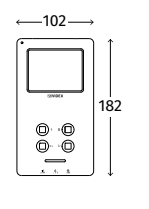

6200, 6300, 6400 AND 6700 SERIES INDOOR STATIONS

6358

6388

DISPLAY	3.5" Hi-Res colour LCD TFT			
CONVENTIONAL / HANDS FREE	Conventional		Hands free	
CONNECTION	6 WIRE BUS	2 WIRE BUS	6 WIRE BUS	2 WIRE BUS
BUTTONS / SERVICES¹	4: Service, Camera recall, Door-open/Intercommunicating call, Privacy	4: Service, Privacy/Bus relay activation, Door-open/Intercommunicating call, Camera recall/Camera switch	4: Service, Privacy, Door-open/Intercommunicating call, Answer/OFF/Camera recall/Push to talk	4: Service, Privacy/Bus relay activation/Camera switch/Call reject, Door-open/Intercommunicating call, Answer/OFF/Camera recall/Push to talk
LEDS	2: Door open, Privacy ON		3: Door open, Privacy ON, ON	
MEMORY BOARD OPT.	Yes, up to 100 pictures stored in built in memory			
ADJUSTMENT	Call tone volume, Hue, Contrast, Brightness		Call tone volume, Speech volume, Hue, Contrast, Brightness	
PROGRAMMING	Privacy duration, Number of rings, Intercommunicating call	Privacy duration, Melody type, Number of rings, Intercommunicating call	Privacy duration, Number of rings, Intercommunicating call	Privacy duration, Melody type, Number of rings, Intercommunicating call
MOUNTING	Surface			
FINISHING	Satin white			
DESKTOP KIT OPT.²	62931		63931	

6488

6788