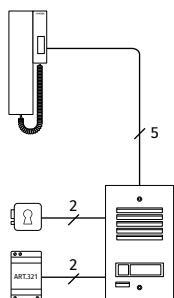

MK MINI Audiokit

One way or two way

	MK-1	MK-2
CONNECTION	STANDARD 4+1 AUDIO	
OUTDOOR STATION	Mini Series	
SPEAKER UNIT	1 x DU-1A	1 x DU-2A
CALL BUTTONS	1	2
DOOR OPENING	Built-in Lock Relay	
CALL	Electronic Call Tone	
MOUNTING	Flush Surface (require SMB-M¹)	
INDOOR STATION	1 x 3021	2 x 3021
SERIES	3000 Series Smart Range	
CALL	Electronic Call Tone	
BUTTONS	1: Door open	
CONTROLS	Call tone volume (3 Levels)	
MOUNTING	Surface	
POWER SUPPLY UNIT	1 x 321	
INPUT/OUTPUT/VA	230Vac / 12Vac / 15VA	
SIZE	3 Modules A Type DIN Box (52.5x105x65mm)	
MOUNTING	DIN bar or direct wall fixing	
PACKAGING	Giftbox	
SIZE	25.5x23.5x6.5cm	29x29.5x7cm
WEIGHT	1.3Kg	1.6Kg