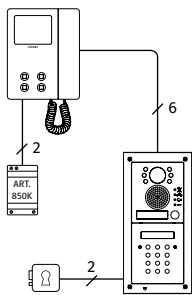

VK4KC Series Videocode

One way or two way videokit with codelock

	VK4KC-1	VK4KC-1S	VK4KC-2	VK4KC-2S
CONNECTION	6 WIRE BUS			
OUTDOOR STATION	4000 Series			
SPEAKER UNIT MODULE	1 x 4833-1		1 x 4833-1D	
CAMERA TYPE	Day/Night colour camera with infrared illumination LEDs			
WIDE CAMERA OPT.	Available			
LEDs	4: Busy, Ring, Speak, Door Open			
CALL BUTTONS	1		2	
DOOR OPENING	Built-in Lock Relay Dry Contacts C, NC, NO or capacitor discharge			
CALL	Electronic Call Tone			
CODELOCK UNIT	1 x 4800M			
CODES / RELAYS	3 / 3			
ILLUMINATION	Yes			
MOUNTING BOX	1 x 4852	1 x 4882	1 x 4852	1 x 4882
RAINSHIELD OPT.²	4872	4892	4872	4892
SIZE	2 modules			
MOUNTING	Flush	Surface	Flush	Surface
POWER SUPPLY UNIT	1 x 850K		2 x 850K	
INPUT/OUTPUT/VA	230-127Vac / 24Vac / 24VA			
SIZE	5 Modules A Type DIN Box (87x105x65mm)			
MOUNTING	DIN bar or direct wall fixing			
VIDEO DISTRIBUTOR	-		1 X 316N	
PACKAGING	Giftbox			
SIZE	41.5x17x15cm		18x24x54cm	

SPECIAL FEATURES	
MAX DOOR STATIONS	Up to 4
MAX INDOOR STATIONS	Up to 4 per call button
DISABILITY FRIENDLY	Yes, acoustic & visual signalling
CAMERA RECALL	Yes, selective on multiple door station system
INTERCOMMUNICATION	Yes, between apartments or between extensions without any additional connection or requirement
LOCAL BELL	Yes with different call tone from external call
PRIVACY	Yes to temporarily disable the call
PROGRAMMABLE TIMES	Conversation and Door Opening