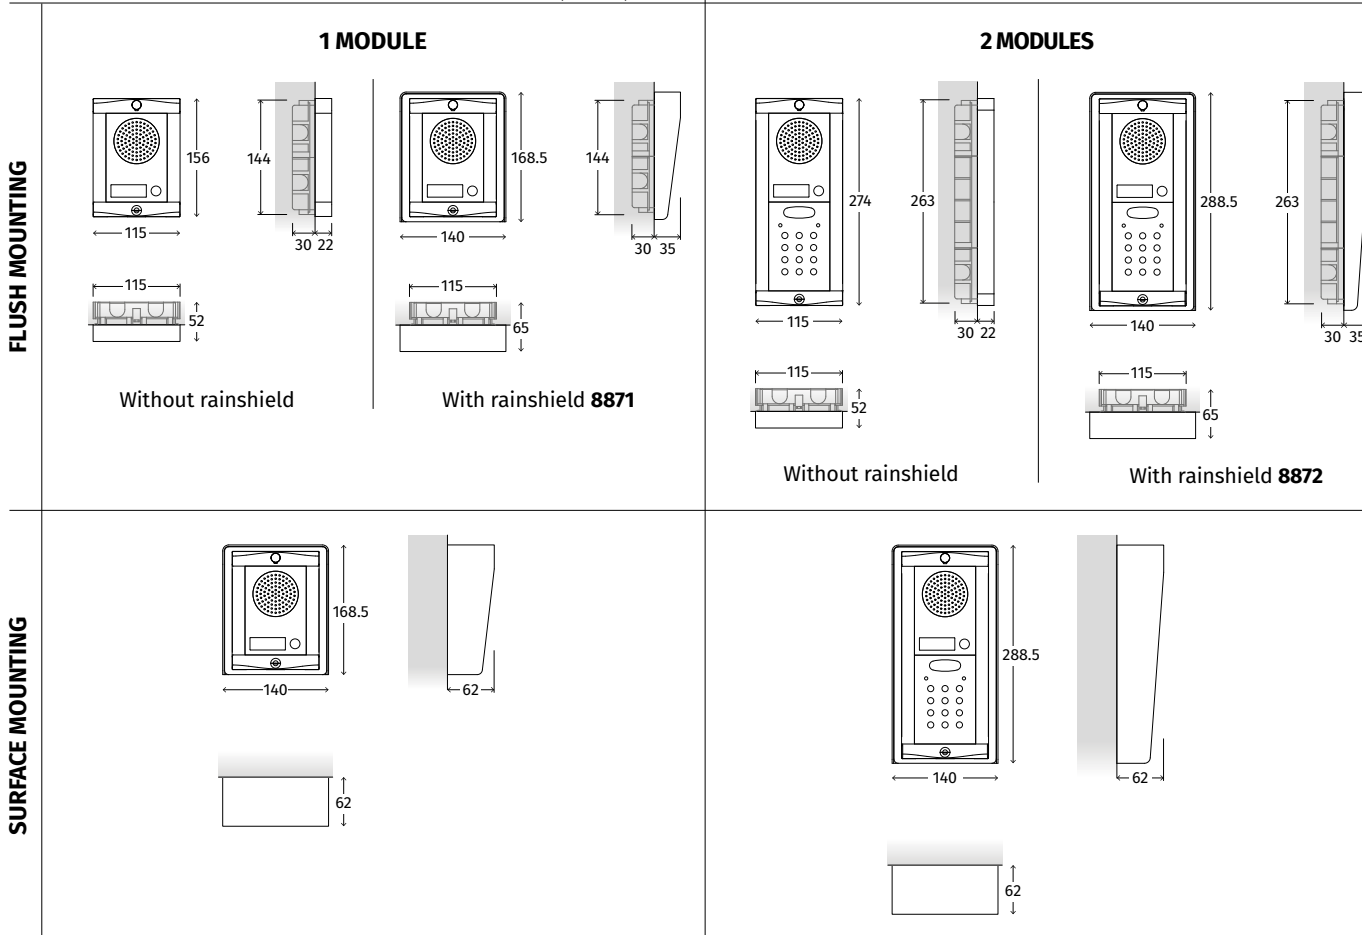

RAINSHIELD (OPTIONAL)

Standard version
Aluminium

/BL Black
When ordering put **/BL**
after the code

Audio outdoor stations measurements (in mm)

Video outdoor station measurements (in mm)

4000 SERIES AUDIO AND VIDEO OUTDOOR STATIONS