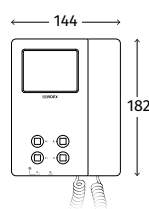

6200, 6300, 6400 AND 6700 SERIES INDOOR STATIONS

6256