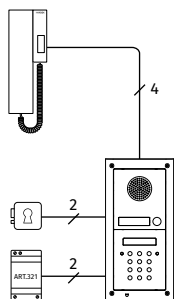

¹ To be ordered separately

4KC Digiphone Kit

One way or two way audiokit with codelock

STANDARD 3+1 AUDIO

Codelock unit

	4KC-1	4KC-1S	4KC-2	4KC-2S
CONNECTION	STANDARD 3+1 AUDIO			
OUTDOOR STATION	4000 Series			
SPEAKER UNIT MODULE	1 x 4836-1		1 x 4836-2	
CALL BUTTONS	1		2	
DOOR OPENING	Built-in Lock Relay			
CALL	Electronic Call Tone			
CODELOCK UNIT	1 x 4800M			
CODES / RELAYS	3 / 3			
ILLUMINATION	Yes			
MOUNTING BOX	1 x 4852	1 x 4882	1 x 4852	1 x 4882
RAINSHIELD OPT.¹	4872	4892	4872	4892
SIZE	2 modules			
MOUNTING	Flush	Surface	Flush	Surface
INDOOR STATION	1 x 3011		2 x 3011	
SERIES	3000 Series Smart Range			
CALL	Electronic Call Tone			
BUTTONS	1: Door open			
CONTROLS	Call tone volume (3 Levels)			
MOUNTING	Surface			
POWER SUPPLY UNIT	1 x 321			
INPUT/OUTPUT/VA	230Vac / 12Vac / 15VA			
SIZE	3 Modules A Type DIN Box (52.5x105x65mm)			
MOUNTING	DIN bar or direct wall fixing			
PACKAGING	Giftbox			
SIZE	29x29.5x7cm		40x29.5x7cm	
WEIGHT	2.4Kg	2.8Kg	2.7Kg	3.1Kg