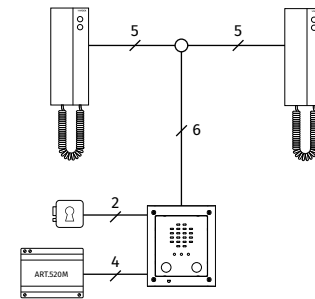

¹ To be ordered separately

VRK Audiokit

One way or two way
vandal resistant audiokit

**STANDARD
4+1 AUDIO**

**Vandal
resistant**

	VRK-1	VRK-1S	VRK-2	VRK-2S
CONNECTION	STANDARD 4+1 AUDIO			
OUTDOOR STATION	4000 Series Vandal Resistant			
SPEAKER UNIT MODULE	1 x VR4KAM-1		1 x VR4KAM-2	
LEDs	3: Speak, Busy, Door Open			
CALL BUTTONS	1		2	
DOOR OPENING	Built-in Lock Relay Dry Contacts C, NC, NO			
CALL	Electronic Call Tone			
MOUNTING BOX	1 x 4851	1 x 4881	1 x 4851	1 x 4881
RAINSHIELD OPT.¹	4871	4891	4871	4891
SIZE	1 module			
MOUNTING	Flush	Surface	Flush	Surface
INDOOR STATION	1 x 3111		2 x 3011	
SERIES	3000 Series Smart Range			
CALL	Electronic Call Tone			
BUTTONS	2: Door open, Service			
CONTROLS	Call tone volume (3 Levels)			
MOUNTING	Surface			
POWER SUPPLY UNIT	1 x 520M			
INPUT/OUTPUTS/VA	230Vac / 12Vdc - 8Vdc - 13Vac / 13VA			
SIZE	8 Modules A Type DIN Box (140x65x105mmmm)			
MOUNTING	DIN bar or direct wall fixing			
PACKAGING	Giftbox			
SIZE	29x29.5x7cm			
WEIGHT	2.1Kg	2.4Kg	2.4Kg	2.8Kg