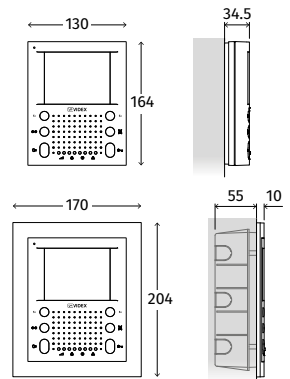

5000 SERIES

	5456
DISPLAY	3.5" Hi-Res colour LCD TFT
CONVENTIONAL / HANDS FREE	Hands free
CONNECTION	6 WIRE BUS
BUTTONS / SERVICES¹	6: Answer/Push to talk/OFF, Privacy, Door-open/Intercommunicating call, 3 Service buttons
LEDS	4: Door open, Privacy ON, ON, Service
MEMORY BOARD OPT.	Yes, up to 512 pictures stored in built in memory
ADJUSTMENT	Call tone volume, Speech volume, Hue, Brightness
PROGRAMMING	Privacy duration, Melody type, Number of rings
MOUNTING	Surface Flush (require 5981N² or 5983N²)
FINISHING	Gloss white (Standard) /CR Silver /CA Carbon Fibre Effect
DESKTOP KIT OPT.²	5931

Finishes

¹ A button can have multiple functions
² To be ordered separately