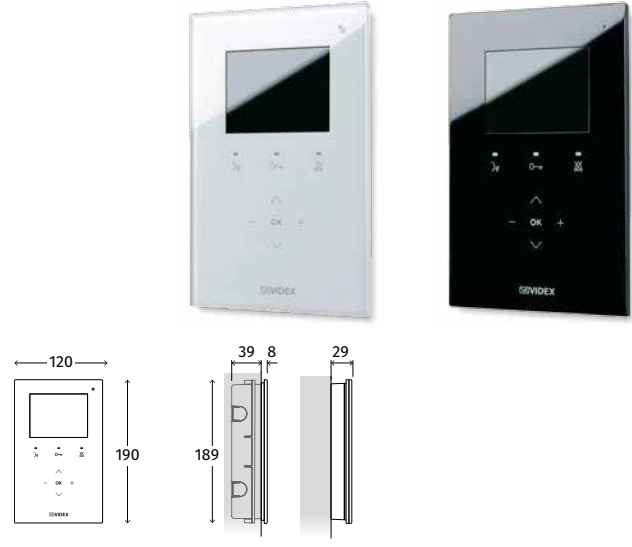

KRV88

DISPLAY	3.5" Hi-Res colour LCD TFT	
CONVENTIONAL / HANDS FREE	Conventional/Hands free	Hands free
CONNECTION	2 WIRE BUS	
BUTTONS / SERVICES¹	3: Answer/Camera recall/End conversation/Push to talk, Door-open/Aux service/Intercommunicating call, Privacy/Programming menu/Call reject/Adjustment menu/Bus relay activation Menu navigation/Camera switch	
LEDS	3: door open, Privacy ON, ON	
MEMORY BOARD OPT.	Yes, up to 128 pictures or 66 15 seconds videoclips stored in built in memory. Ability to copy pictures/videoclips to MicroSD memory card	
ADJUSTMENT	Call tone volume, Speech volume, Hue, Contrast, Brightness	
PROGRAMMING	Privacy duration, Melody type, Number of rings, Intercommunicating call	
MOUNTING	Surface	Surface Flush (require KRV981² or KRV983²)
FINISHING	/W White - /B Black	
DESKTOP KIT OPT.²	KRV931	Not available