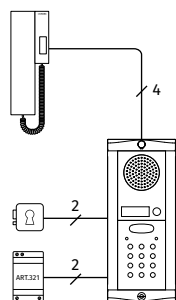

¹ To be ordered separately

8KC Digiphone Kit

One way or two way audiokit with codelock

STANDARD 3+1 AUDIO

Codelock unit

8KC-1S/A/BL

	8KC-1	8KC-1S	8KC-2	8KC-2S
CONNECTION	STANDARD 3+1 AUDIO			
OUTDOOR STATION	8000 Series			
SPEAKER UNIT MODULE	1 x 8836M-1		1 x 8836M-2	
CALL BUTTONS	1		2	
DOOR OPENING	Built-in Lock Relay			
CALL	Electronic Call Tone			
CODELOCK UNIT	1 x 8800			
CODES / RELAYS	2 / 2			
ILLUMINATION	Yes			
MOUNTING BOX	1 x 8852	1 x 8882	1 x 8852	1 x 8882
PROTECTIVE FRAME	1 x 8862	—	1 x 8862	—
RAINSHIELD OPT.¹	8872	—	8872	—
SIZE	2 modules			
MOUNTING	Flush	Surface	Flush	Surface
INDOOR STATION	1 x 3011		2 x 3011	
SERIES	3000 Series Smart Range			
CALL	Electronic Call Tone			
BUTTONS	1: Door open			
CONTROLS	Call tone volume (3 Levels)			
MOUNTING	Surface			
POWER SUPPLY UNIT	1 x 321			
INPUT/OUTPUT/VA	230Vac / 12Vac / 15VA			
SIZE	3 Modules A Type DIN Box (52.5x105x65mm)			
MOUNTING	DIN bar or direct wall fixing			
PACKAGING	Giftbox			
SIZE	29x29.5x7cm		40x29.5x7cm	
WEIGHT	2.1Kg	2.6Kg	2.8Kg	3.3Kg