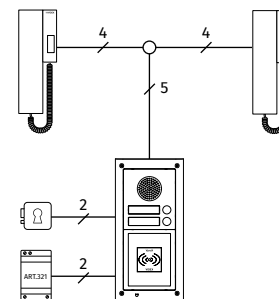

¹ To be ordered separately

4KX Vproxphone Kit

One way or two way audiokit with proximity reader

**STANDARD
3+1 AUDIO**

**Proximity
reader**

4KX-1S

	4KX-1	4KX-1S	4KX-2	4KX-2S
CONNECTION	STANDARD 3+1 AUDIO			
OUTDOOR STATION	4000 Series			
SPEAKER UNIT MODULE	1 x 4836-1		1 x 4836-2	
CALL BUTTONS	1		2	
DOOR OPENING	Built-in Lock Relay Dry			
CALL	Electronic Call Tone			
PROXIMITY READER UNIT	1 x 4850			
KEYS / RELAYS	up to 100 / 1			
LED	Yes			
FOPS	3 x 955/C card format		6 x 955/C card format	
MOUNTING BOX	1 x 4852	1 x 4882	1 x 4852	1 x 4882
RAINSHIELD OPT.¹	4872	4892	4872	4892
SIZE	2 modules			
MOUNTING	Flush	Surface	Flush	Surface
INDOOR STATION	1 x 3011		2 x 3011	
SERIES	3000 Series Smart Range			
CALL	Electronic Call Tone			
BUTTONS	1: Door open			
CONTROLS	Call tone volume (3 Levels)			
MOUNTING	Surface			
POWER SUPPLY UNIT	1 x 321			
INPUT/OUTPUT/VA	230Vac / 12Vac / 15VA			
SIZE	3 Modules A Type DIN Box (52.5x105x65mm)			
MOUNTING	DIN bar or direct wall fixing			
PACKAGING	Giftbox			
SIZE	29x29.5x7cm		40x29.5x7cm	
WEIGHT	2.9Kg	3.3Kg	3.2Kg	3.6Kg