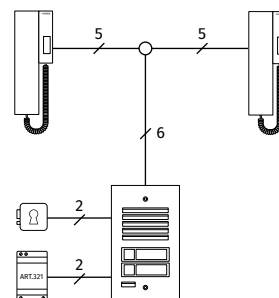

MK MINI Audiokit

One way or two way

	MK-1	MK-2
CONNECTION	STANDARD 4+1 AUDIO	
OUTDOOR STATION	Mini Series	
SPEAKER UNIT	1 x DU-1A	1 x DU-2A
CALL BUTTONS	1	2
DOOR OPENING	Built-in Lock Relay	
CALL	Electronic Call Tone	
MOUNTING	Flush Surface (require SMB-M¹)	
INDOOR STATION	1 x 3021	2 x 3021
SERIES	3000 Series Smart Range	
CALL	Electronic Call Tone	
BUTTONS	1: Door open	
CONTROLS	Call tone volume (3 Levels)	
MOUNTING	Surface	
POWER SUPPLY UNIT	1 x 321	
INPUT/OUTPUT/VA	230Vac / 12Vac / 15VA	
SIZE	3 Modules A Type DIN Box (52.5x105x65mm)	
MOUNTING	DIN bar or direct wall fixing	
PACKAGING	Giftbox	
SIZE	25.5x23.5x6.5cm	29x29.5x7cm
WEIGHT	1.3Kg	1.6Kg