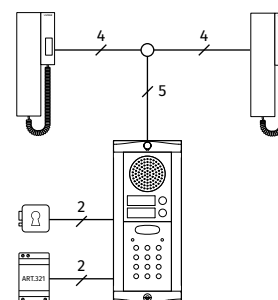

¹ To be ordered separately

8KC Digiphone Kit

One way or two way audiokit with codelock

STANDARD 3+1 AUDIO

Codelock unit

8KC-1S/A/BL

	8KC-1	8KC-1S	8KC-2	8KC-2S
CONNECTION	STANDARD 3+1 AUDIO			
OUTDOOR STATION	8000 Series			
SPEAKER UNIT MODULE	1 x 8836M-1		1 x 8836M-2	
CALL BUTTONS	1		2	
DOOR OPENING	Built-in Lock Relay			
CALL	Electronic Call Tone			
CODELOCK UNIT	1 x 8800			
CODES / RELAYS	2 / 2			
ILLUMINATION	Yes			
MOUNTING BOX	1 x 8852	1 x 8882	1 x 8852	1 x 8882
PROTECTIVE FRAME	1 x 8862	—	1 x 8862	—
RAINSHIELD OPT.¹	8872	—	8872	—
SIZE	2 modules			
MOUNTING	Flush	Surface	Flush	Surface
INDOOR STATION	1 x 3011		2 x 3011	
SERIES	3000 Series Smart Range			
CALL	Electronic Call Tone			
BUTTONS	1: Door open			
CONTROLS	Call tone volume (3 Levels)			
MOUNTING	Surface			
POWER SUPPLY UNIT	1 x 321			
INPUT/OUTPUT/VA	230Vac / 12Vac / 15VA			
SIZE	3 Modules A Type DIN Box (52.5x105x65mm)			
MOUNTING	DIN bar or direct wall fixing			
PACKAGING	Giftbox			
SIZE	29x29.5x7cm		40x29.5x7cm	
WEIGHT	2.1Kg	2.6Kg	2.8Kg	3.3Kg