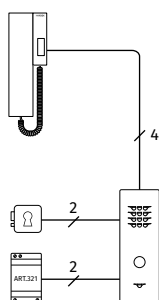

¹ To be ordered separately

SLK SLIM Audiokit

One way only

STANDARD
3+1 AUDIO

SLK

SLK	
CONNECTION	STANDARD 3+1 AUDIO
OUTDOOR STATION	Slim Series
SPEAKER UNIT	1 x 436
CALL BUTTONS	1
DOOR OPENING	Built-in Lock Relay
CALL	Electronic Call Tone
MOUNTING	Surface
INDOOR STATION	1 x 3011
SERIES	3000 Series Smart Range
CALL	Electronic Call Tone
BUTTONS	1: Door open
CONTROLS	Call tone volume (3 Levels)
MOUNTING	Surface
POWER SUPPLY UNIT	1 x 321
INPUT/OUTPUT/VA	230Vac / 12Vac / 15VA
SIZE	3 Modules A Type DIN Box (52.5x105x65mm)
MOUNTING	DIN bar or direct wall fixing
PACKAGING	Giftbox
SIZE	25.5x23.5x7cm
WEIGHT	1.5Kg