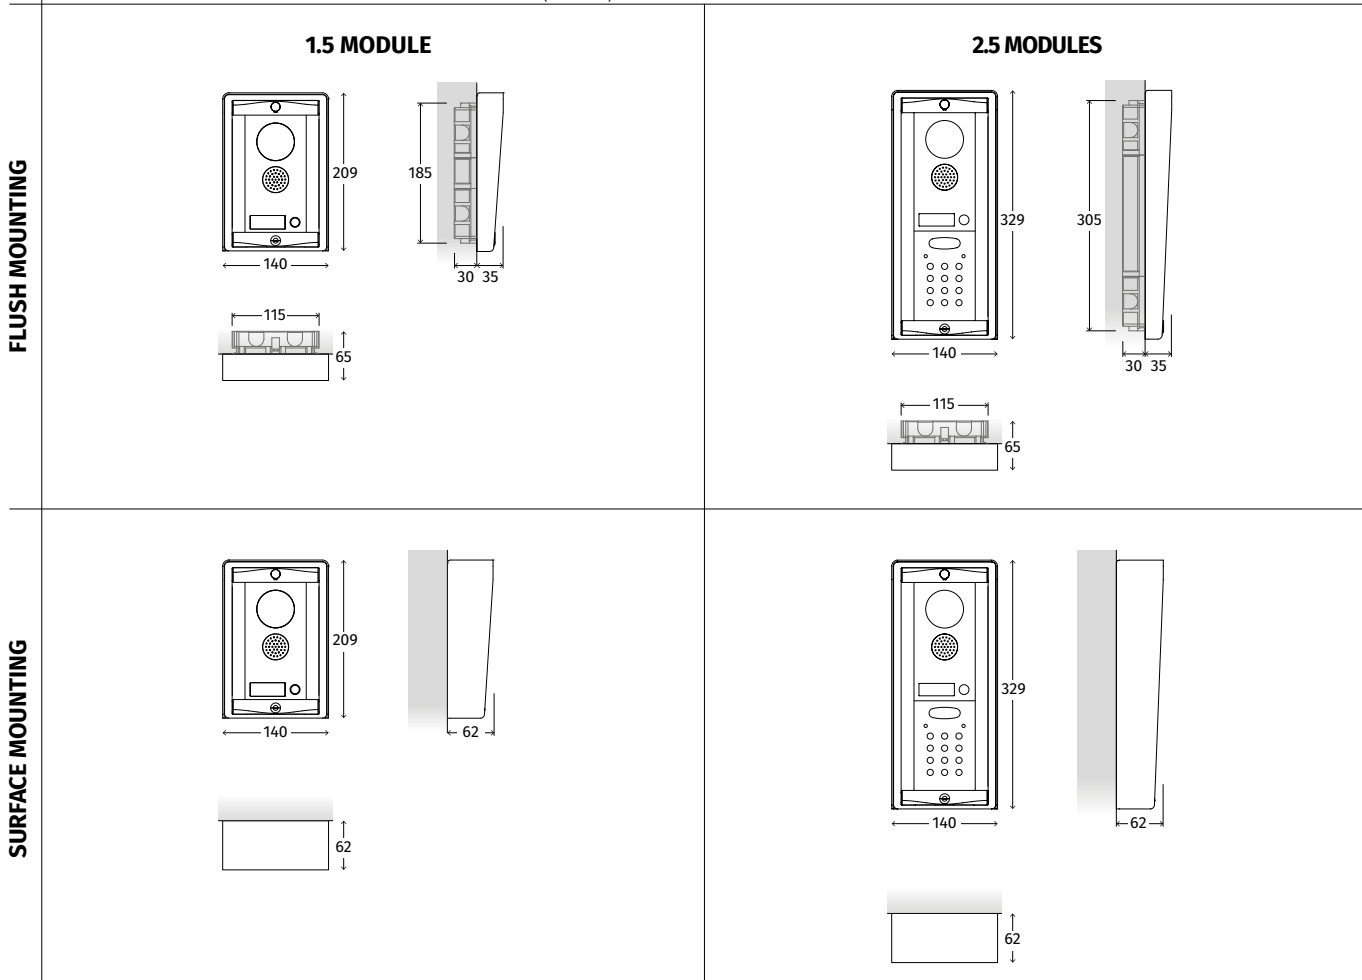

RAINSHIELD (OPTIONAL)

Standard version
Aluminium

/BL Black
When ordering put **/BL**
after the code

Audio outdoor stations measurements (in mm)

Video outdoor station measurements (in mm)

4000 SERIES AUDIO AND VIDEO OUTDOOR STATIONS