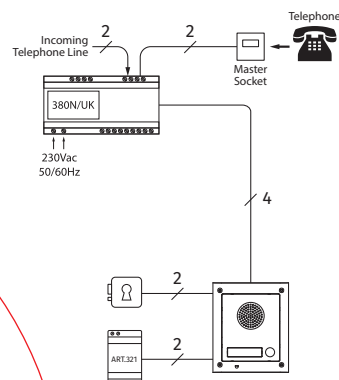

4K 380 Audiokit

4000 Series Flush & Surface Audiokits

**STANDARD
3+1 AUDIO**

**TELEPHONE
INTERFACE**

Part No.	4K-1/380	4K-1S/380
CONNECTION	STANDARD 3+1 AUDIO	
OUTDOOR STATION	4000 Series	
SPEAKER UNIT MODULE	1 x 4836-1	
CALL BUTTONS	1	
DOOR OPENING	Built-in Lock Relay	
CALL	Electronic Call Tone	
MOUNTING BOX	1 x 4851	1 x 4881
RAINSHIELD OPT.¹	4871	4891
SIZE	1 module	
MOUNTING	Flush	Surface
TELEPHONE INTERFACE	1 x 380N	
CALL INPUT	Positive trigger (ac or dc)	
PROGRAMMING	Program via DTMF telephone	
POWER REQUIREMENTS	230Vac mains input	
MOUNTING	DIN bar or direct wall fixing	
POWER SUPPLY UNIT	1 x 321	
INPUT/OUTPUT/VA	230Vac / 12Vac / 15VA	
SIZE	3 Modules A Type DIN Box (52.5x105x65mm)	
MOUNTING	DIN bar or direct wall fixing	

**4K-1/380
4K-1S/380**

4871

4891

¹ To be ordered separately