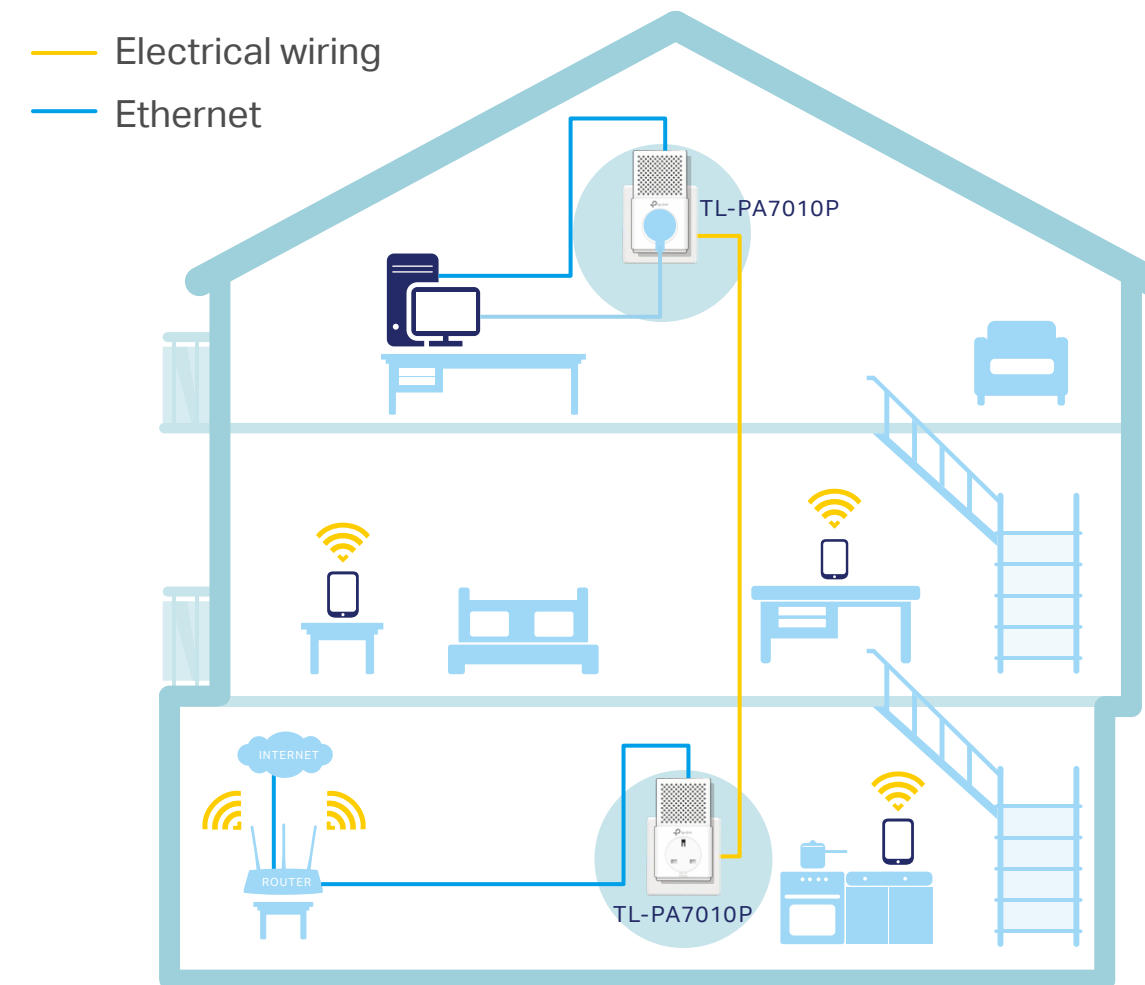

## Gigabit Ethernet for Fast Connections

The Gigabit Ethernet port provides reliable high-speed wired connections for game consoles, smart TVs, STB and more.

## Plug and Play!

Powerline adapters and extenders must be deployed in a set of two or more.

## Internet from Any Outlet

The AV1000 Gigabit Passthrough Powerline Starter Kit brings internet to any area with a power outlet using your home's electrical wiring.