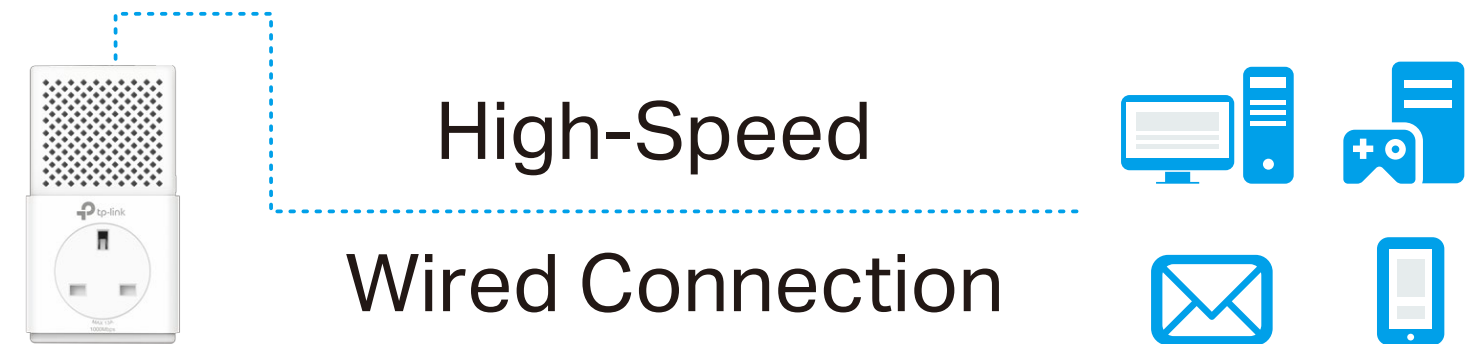

# AV1000 Gigabit Passthrough Powerline Starter Kit

Smooth HD Streaming in Every Room

TL-PA7010P KIT

## HomePlug AV2 Standard Compliant

The HomePlug AV2 standard creates high-speed data transfer rates of up to 1000Mbps to support all your online activities.

## Gigabit Ethernet for Fast Connections

The Gigabit Ethernet port provides reliable high-speed wired connections for game consoles, smart TVs, STB and more.