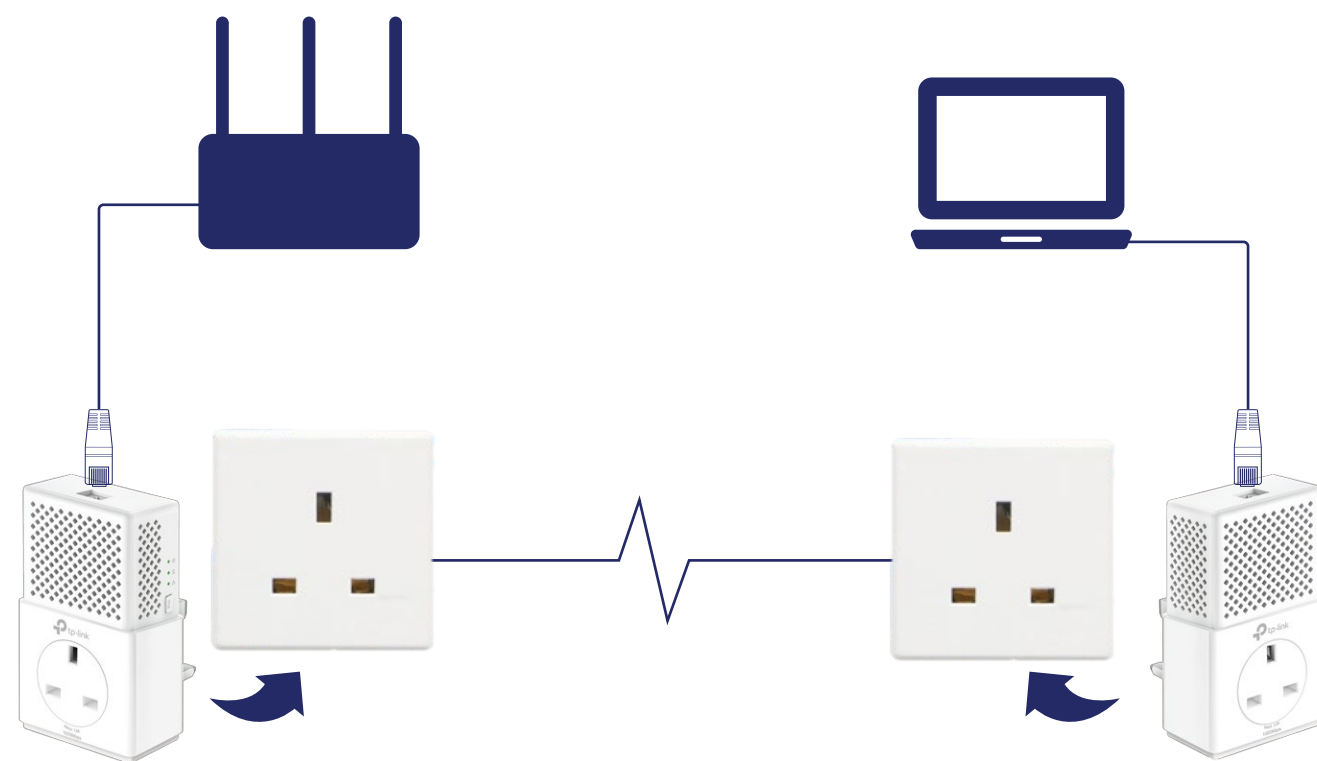

## HomePlug AV2 Standard Compliant

The HomePlug AV2 standard creates high-speed data transfer rates of up to 1000Mbps to support all your online activities.

## Gigabit Ethernet for Fast Connections

The Gigabit Ethernet port provides reliable high-speed wired connections for game consoles, smart TVs, STB and more.

## Plug and Play!

Powerline adapters and extenders must be deployed in a set of two or more.

## Internet from Any Outlet

The AV1000 Gigabit Passthrough Powerline Starter Kit brings internet to any area with a power outlet using your home's electrical wiring.