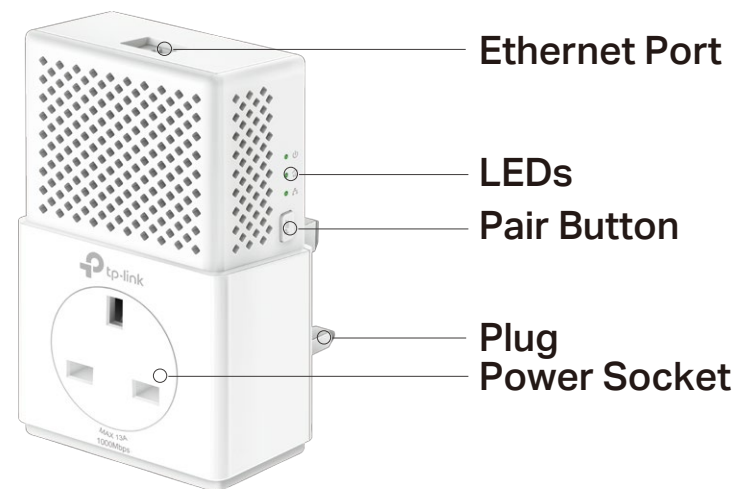

Specifications

Hardware

- Plug Type: UK
- Standards and Protocols: HomePlug AV2, HomePlug AV, IEEE 1901, IEEE 802.3, IEEE 802.3u, IEEE 802.3ab
- Power Consumption: Maximum: 2.64W (220V/50Hz)
  Typical: 2.49W (220V/50Hz)
  Standby: 0.45W (220V/50Hz)
- Range: Up to 300 Meters/1000 feet over existing electrical wiring
- Interface: Gigabit Ethernet Port, Power Socket
- Button: Pair Button
- LED Indicator: Power, Powerline, Ethernet
- Dimensions (W × D × H): 5.0 × 2.8 × 1.7 in. (126 × 71 × 42 mm)

For more information, please visit

<http://www.tp-link.com/uk/products/details/TL-PA7010P-KIT.html>

or scan the QR code left

Specifications are subject to change without notice. TP-Link is a registered trademark of TP-Link Technologies Co., Ltd. Other brands and product names are trademarks or registered trademarks of their respective holders. Copyright ©2018 TP-Link Technologies Co., Ltd. All rights reserved.

*Compatible with all HomePlug AV and AV2 Standard Powerline adapters. This product may not be compatible with routers or gateways with firmware that has been altered, is based on open source programs, or are non-standard or outdated.

*Maximum wireless signal rates are the physical rates derived from IEEE Standard 802.11 specifications. Actual wireless data throughput and wireless coverage are not guaranteed and will vary as a result of network conditions, client limitations, and environmental factors, including building materials, obstacles, volume and density of traffic, and client location.

*Maximum Powerline signal rates are the physical rates derived from HomeplugAV/AV2 specifications. Actual Powerline data throughput and Powerline range are not guaranteed and will vary as a result of network conditions and environmental factors, including electrical interference, volume of traffic and network overhead, AFCI circuit breaker, and Powerline being located in a separate circuit.

www.tp-link.com

Software

- Modulation Technology: OFDM (PLC)
- Encryption: Powerline Security: 128-bit AES

Others

- Certification: CE, RoHS
- Package Contents:
  AV1000 Gigabit Passthrough Powerline Adapter 2 * TL-PA7010P
  2 * Ethernet Cable
  Quick Installation Guide
- System Requirements:
  Windows 2000/XP/2003/Vista, Windows 7/8/8.1/10, Mac, Linux
- System Requirements for tpPLC Utility
  Windows 10/8.1/8/7/Vista/XP and Mac OS X (10.7 or later)
- Environment:
  Operating Temperature: 0°C~40°C (32°F ~104°F)
  Storage Temperature: -40°C~70°C (-40°F ~158°F)
  Operating Humidity: 10%~90% non-condensing
  Storage Humidity: 5%~90% non-condensing

TP-Link AV1000 Gigabit Passthrough Powerline Starter Kit TL-PA7010P KIT