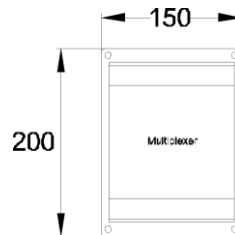

PRIME 6E

Multi-call Station System

Call Panel Options

PRIME 6E

2 Part GSM Intercom

- PRIME-6E**
GSM PRIME module in enclosure

Also available:

PRIME-6E/3GA - 3G GSM PRIME module in enclosure (US/Canada)

PRIME-6E/3GE - 3G GSM PRIME module in enclosure (EU/Australia)

- Multip-Plex-24V**

Multiplexor, recommended to improve speech quality and volume when using more than 1 speech panel on a single GSM unit.