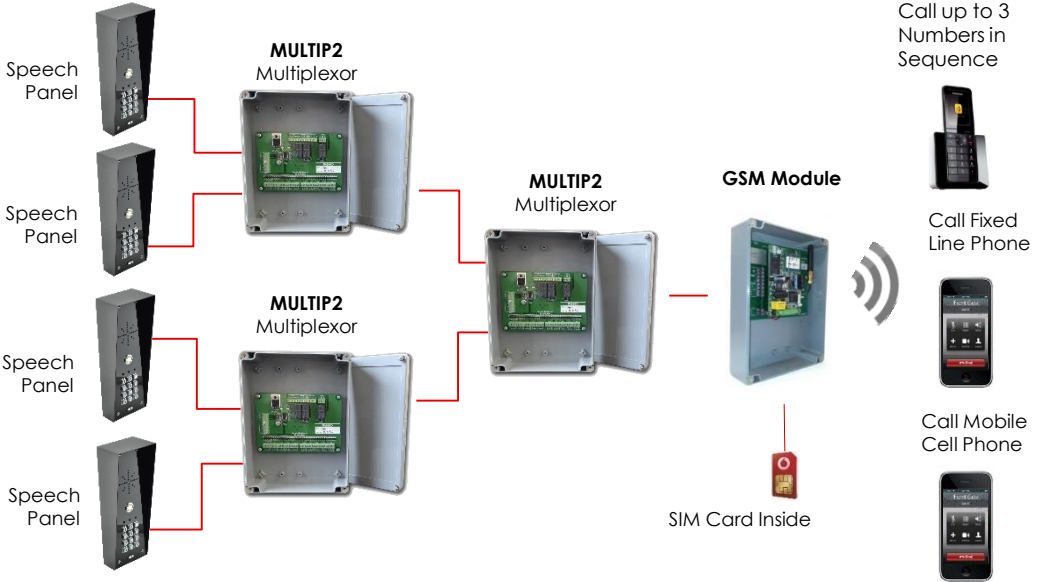

PRIME 6E

Multi-call Station System

Call Panel Options

PRIME 6E

2 Part GSM Intercom

- PRIME-6E**
GSM PRIME module in enclosure

Also available:

PRIME-6E/3GA - 3G GSM PRIME module in enclosure (US/Canada)

PRIME-6E/3GE - 3G GSM PRIME module in enclosure (EU/Australia)

- Multip-Plex-24V**

Multiplexor, recommended to improve speech quality and volume when using more than 1 speech panel on a single GSM unit.