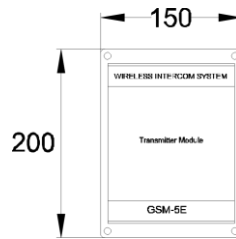

PRIME 6E

Multi-call Station System

Call Panel Options

PRIME 6E

2 Part GSM Intercom

- PRIME-6E**
GSM PRIME module in enclosure

Also available:

PRIME-6E/3GA - 3G GSM PRIME module in enclosure (US/Canada)

PRIME-6E/3GE - 3G GSM PRIME module in enclosure (EU/Australia)

- Multip-Plex-24V**

Multiplexor, recommended to improve speech quality and volume when using more than 1 speech panel on a single GSM unit.