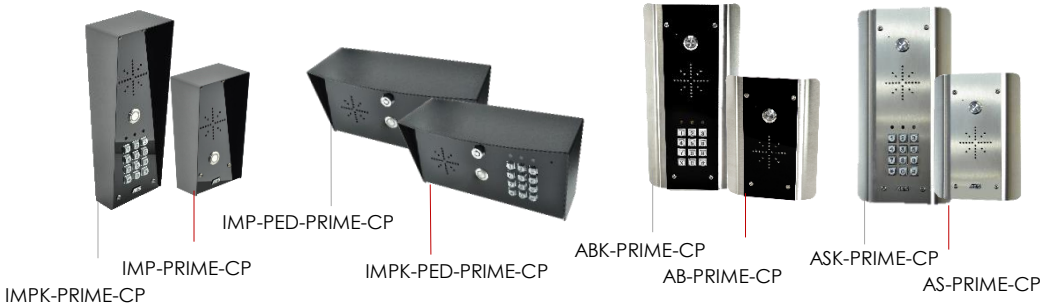

PRIME 6E

Multi-call Station System

Call Panel Options

PRIME 6E

2 Part GSM Intercom

- PRIME-6E**
GSM PRIME module in enclosure

Also available:

PRIME-6E/3GA - 3G GSM PRIME module in enclosure (US/Canada)

PRIME-6E/3GE - 3G GSM PRIME module in enclosure (EU/Australia)

- Multip-Plex-24V**

Multiplexor, recommended to improve speech quality and volume when using more than 1 speech panel on a single GSM unit.