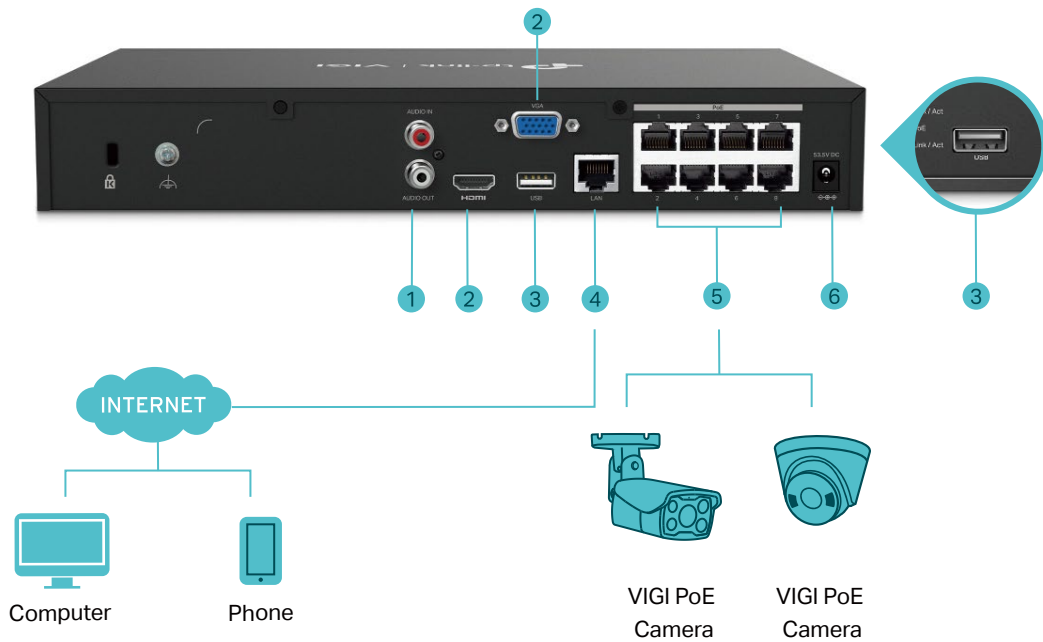

Highlight

8-Channel Live View

Ensure a real-time display of every monitored area on one screen and take everything under your control.

Simplified Deployment with PoE+

Easily connect and power your PoE camera with one RJ45 cable transmitting both data and power. No power adapter needed.

4K Video Output

Show more details with up to 8MP resolution for one channel and 16MP decoding capacity in total for all channels

Easy Management

Seamlessly manage the NVR and connected cameras via the web UI, NVR UI, VIGI app, and VIGI Security Manager. Customize the management systems to suit your specific needs.

Network Topology

1. AUDIO IN and AUDIO OUT for Two-Way Audio
2. HDMI and VGA Ports for Video Output
3. Two USB Ports for Mouse, Keyboard, or Mobile Hard Disk Connection*
4. LAN Port for Ethernet Connection
5. Eight PoE+ Ports to Connect and Power Your Camera
6. Power Supply