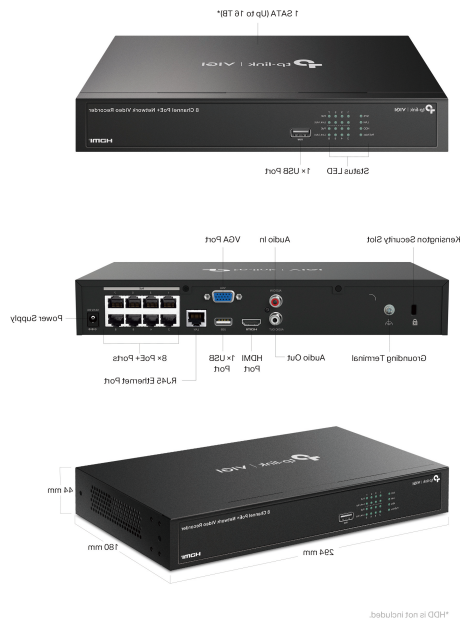

ΔPoE budget calculations are based on laboratory testing. Actual PoE power budget is not guaranteed and will vary as a result of client limitations and environmental factors.

†The number of simultaneously playable channels may be fewer than 8, or none, if the total resolution exceeds 16MP.

‡This model currently supports ONVIF Profile S.

*HDD is not included.