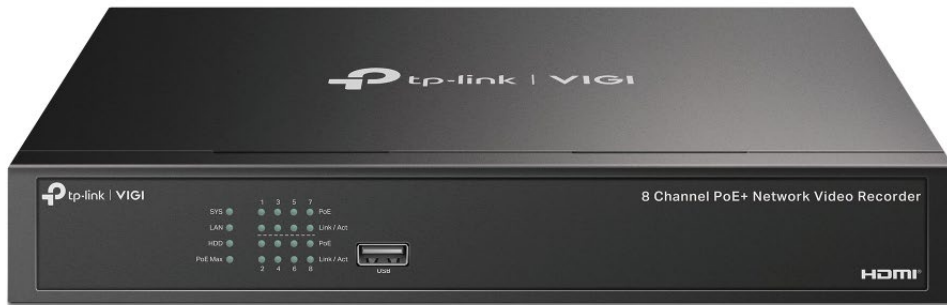

8 Channel PoE+ Network Video Recorder

MODEL: VIGI NVR1008H-8MP

H.265+

8
PoE+ Ports

113W
PoE Budget

Remote Management
Dedicated VIGI app

Smart Detection

Configuration for Better
Monitoring*

Highlight

8-Channel Live View

Ensure a real-time display of every monitored area on one screen and take everything under your control.

Simplified Deployment with PoE+

Easily connect and power your PoE camera with one RJ45 cable transmitting both data and power. No power adapter needed.