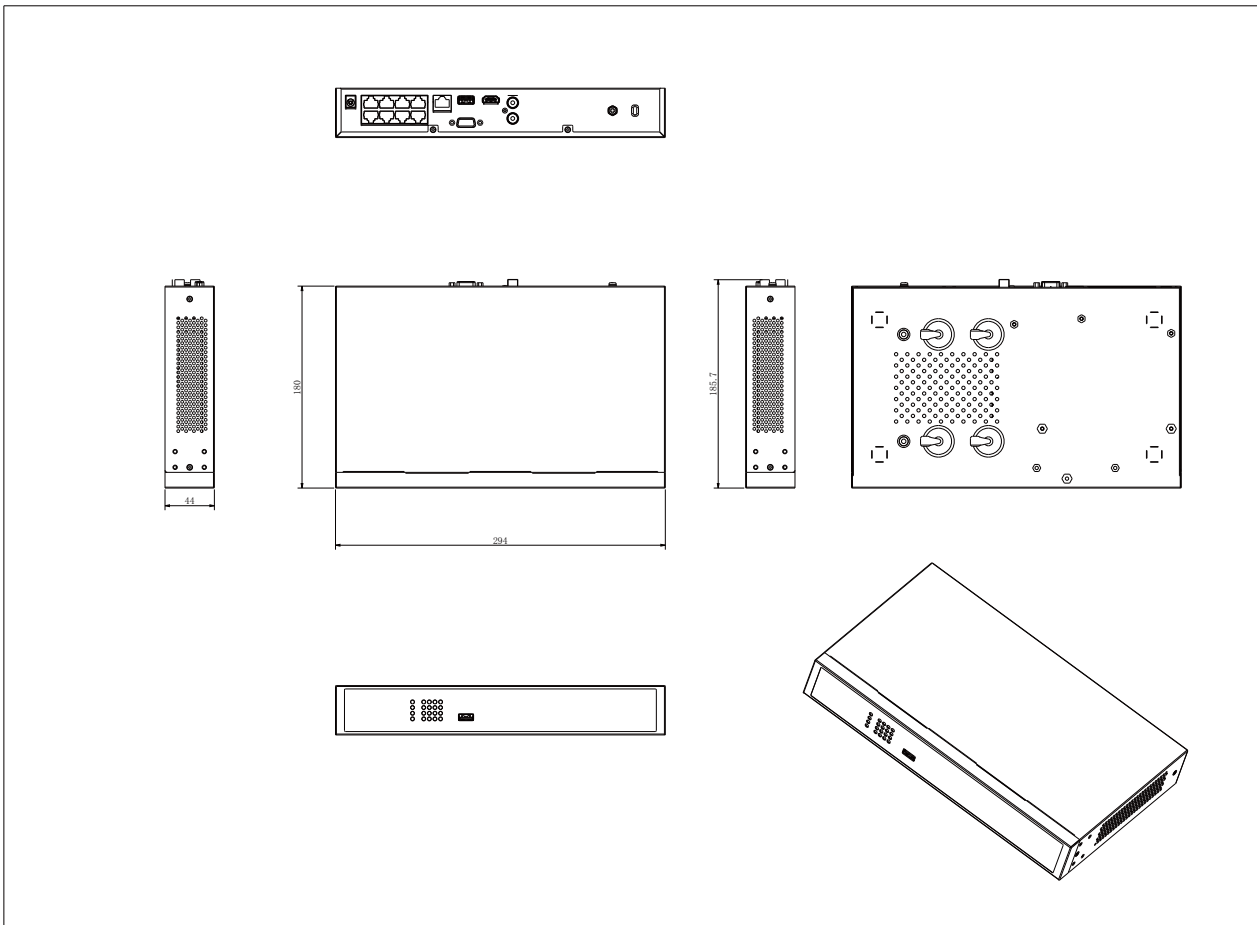

Dimensions

Build Features