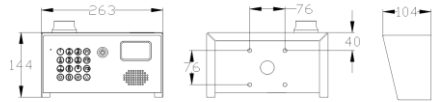

**— Multicom-500iS/3GA (US/Canada/Telstra)  
Multicom-500iS/3GE (EU)**

Pedestal mountable version with industry standard 3" x 3" mounting hole arrangement.  
Super high volume model with 4 watt speaker, perfect for car park barriers and industrial entrances.