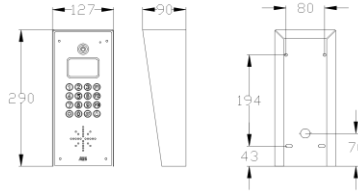

**— Multicom-500hs/3GA (US/Canada/Telstra)
Multicom-500hs/3GE (EU)**

Wall mounted version for regular building door access or shared gate entrances.
BS316 marine grade stainless steel rain and sun hood.