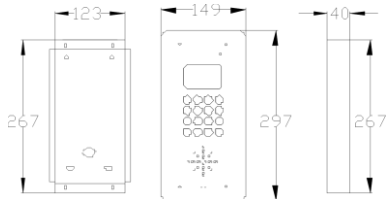

**— Multicom-500FS/3GA (US/Canada/Telstra)
Multicom-500FS/3GE (EU)**

Wall mounted flush version for regular building door access or shared gate entrances.
BS316 marine grade stainless steel.