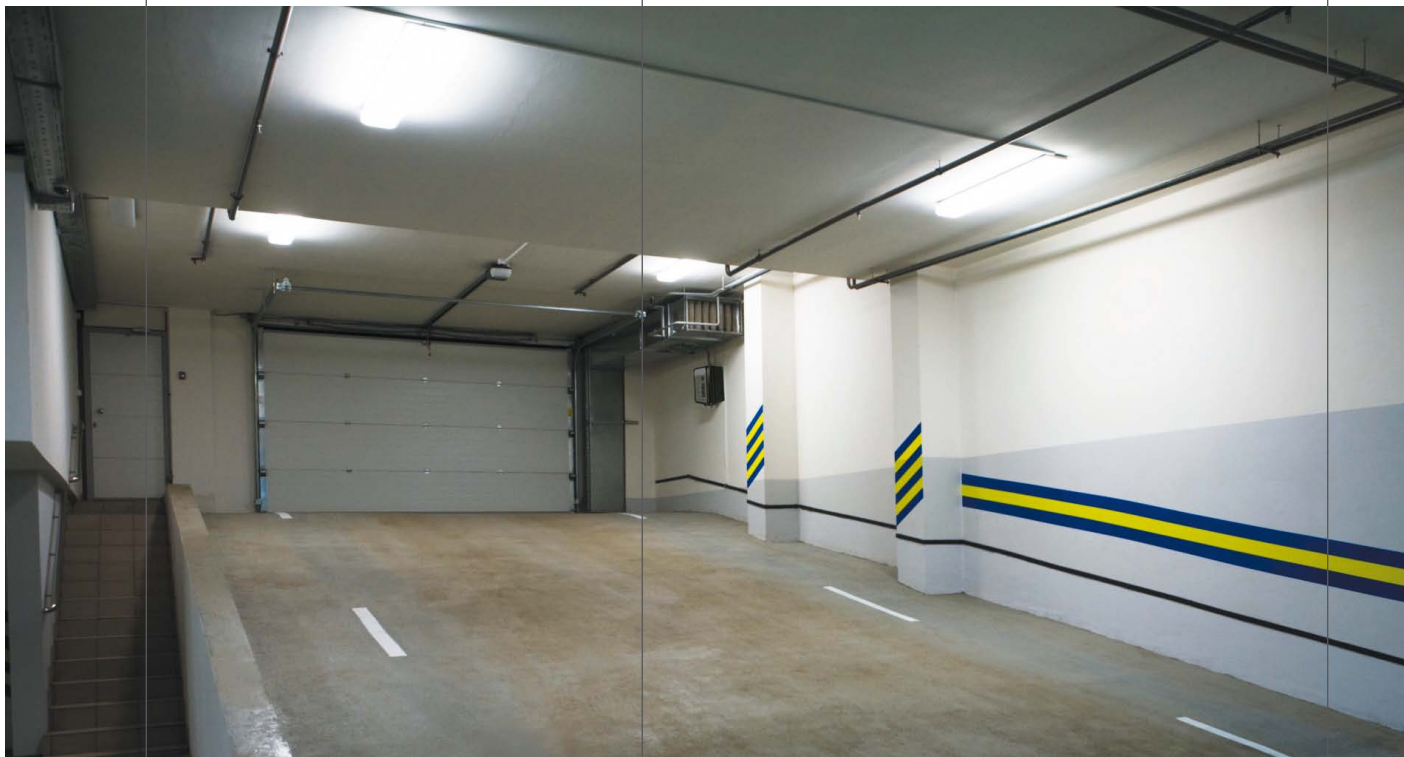

signalling elements  
accessories

Applicable to the following doors  
roll-up · swinging · sliding · side-hinged  
sectional · guillotine · rapid-roll · glass · barrier  
revolving · pylons

LED

door movement signalling

## FLASHES

- Power supply: 12/24Vac/dc.
- Power: 1W.
- Operating temperature: -20C° to +60C°.
- Exterior cover: Polycarbonate.
- Airtightness: IP65.
- Dimensions: 95 x 165 x 65.