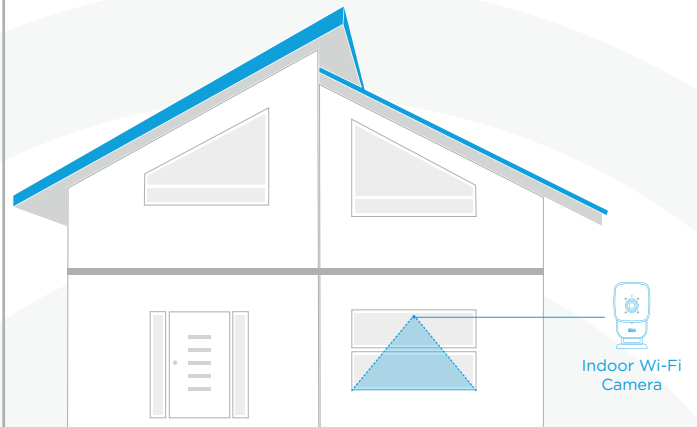

ORDERING DETAILS

Product Indoor Camera 1080P	Part No. SCAINDC1080
Additional Accessories Outdoor Camera HD Outdoor Floodlight Camera HD Video Doorbell	Part No. SCAEXWH1080 SCAEFBL1080 SCAEXDBWH1080
ERA Protect Smart Alarm System Wireless Pet PIR Window Door Sensor Wireless Remote Wireless Keypad Wireless Siren White	SALPRWHKIT00 SALAPWHPPFP SALAPWHMAG SALAPWHREM SALAAPWHKPR SALAPWHHESSU

TECHNICAL INFORMATION

Indoor WiFi Camera

Item	Parameter
Power Requirements:	5V DC Power Adapter (supplied)
Night Vision:	LED's with IR Cut switcher up to 6m
Viewing Angle:	86° Horizontal / 46° Vertical
Image Quality:	H.264 High profile, 1/3" CMOS Sensor, Full HD (1920*1080P)
Connectivity:	Wi-Fi 802.11 b/g/n 2.4GHz
Size (LxWxH) & Weight:	65 x 112 x 33mm; 300g
EAN:	5054040310105

PACKAGING

Kit Content

Includes: 1 Indoor WiFi Camera, 1 x Power Supply, 1 x Fixing Kit, Reset Pin, Window Sticker and 1 x Quick Start Guide.

SUGGESTED INSTALLATION

ERA Home Security Ltd

Valiant Way, Wolverhampton, West Midlands, WV9 5GB
Customer Helpline: 0345 257 2500 | www.eraprotect.com