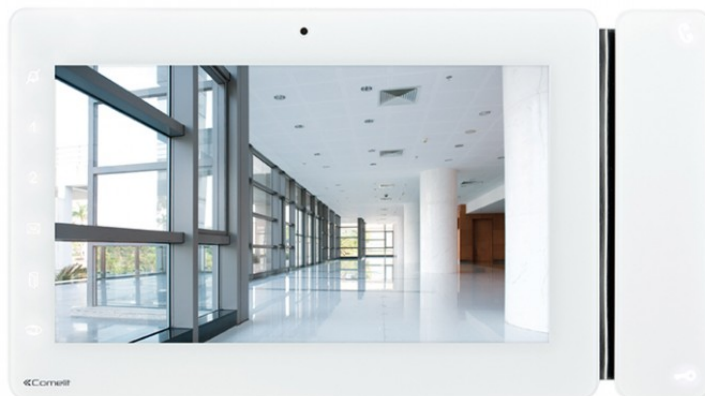

6842W

7-INCH MAXI WIFI MONITOR, VIP

Maxi monitor with Wi-Fi flush-mounted (using the optional box art. 6817) or wall-mounted (with optional support art. 6820) with 7"/ 16:9 touch screen, full-duplex audio with induction loop and soft touch buttons for ViP system. It allows adjustment of the

AWARDS

6842W

7-INCH MAXI WIFI MONITOR, VIP

GENERAL DATA

Product height (mm)	124
Product width (mm)	223
Product depth (mm)	25
Product weight (g)	700
Product color	White RAL9003, base grey RAL7001
Material	ABS, Glass
Flush-mounted	Yes, with a dedicated accessory
Wall-mounted	Yes, with a dedicated accessory
Desk base-mounted	Yes, with a dedicated accessory