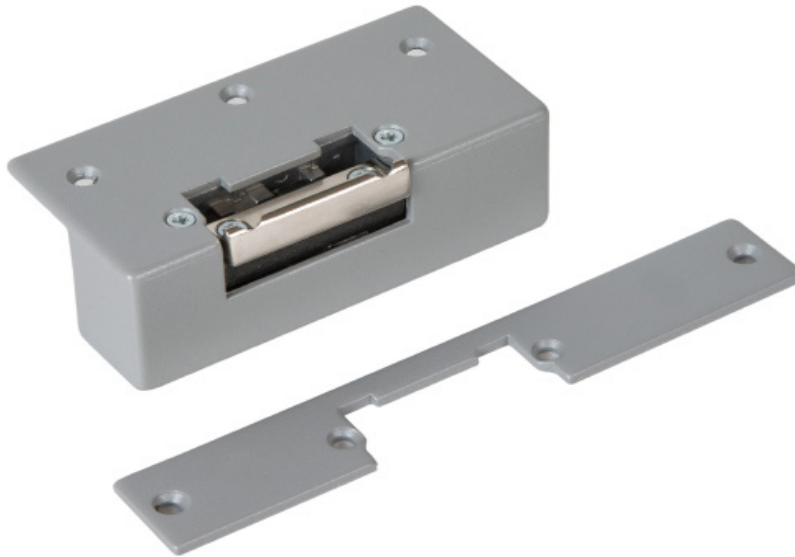

Electric Locking Strike Range

Euro Style Release

Technical specifications

- Use with Access and Door entry systems.
- Suitable for metal, and wooden doors.
- 12v AC/DC (Intermittent use only)
- Euro style release
- Apply power to Open

DS-001	Mortice 160x32x25 (mm) Rim 106x32x50 (mm)	Fail secure electric door release	416g (Boxed) / M 264g (Unboxed) / R 294g (Unboxed)
--------	--	-----------------------------------	---

Other items in the RGL range.

FEATURES

- Internal use.
- Fail-secure.
- Mortice / Rim face plates included.
- Manual deactivation nib.
- Adjustable jaw.