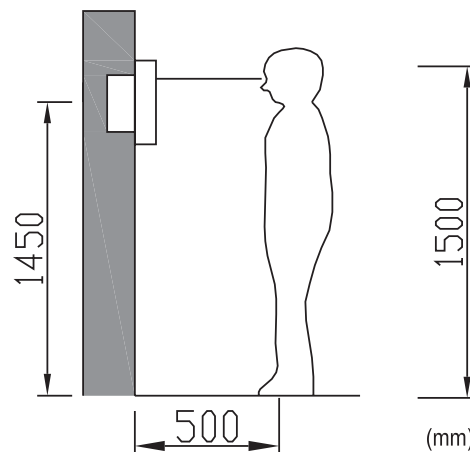

7" INDOOR MONITOR INSTALLATION