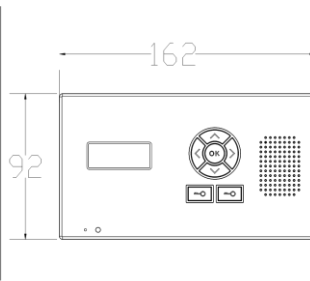

**703-HSK2**

2 button kit with 2 handsets,  
hooded panel with keypad.

**703-HF-HSK2**

2 button kit with 2 wall mount  
monitors, hooded panel with  
keypad.

**703-HSK3**

4 button kit with 3 handsets (1  
button spare), hooded panel with  
keypad.

**703-HF-HSK3**

4 button kit (1 button spare) with  
3 wall mount monitors , hooded  
panel with keypad.

**703-HSK4**

4 button kit with 4 handsets,  
hooded panel with keypad.

**703-HF-HSK4**

4 button kit with 4 wall mount  
monitors, hooded panel with  
keypad.

**703-EH**

Additional handsets (up to total of 4 max per intercom, can be a mix and match of both styles.)

**703-HF-EH**

Wall Mount Bracket

Additional handsets (up to total of 4 max per intercom, can be a mix and match of both styles.)