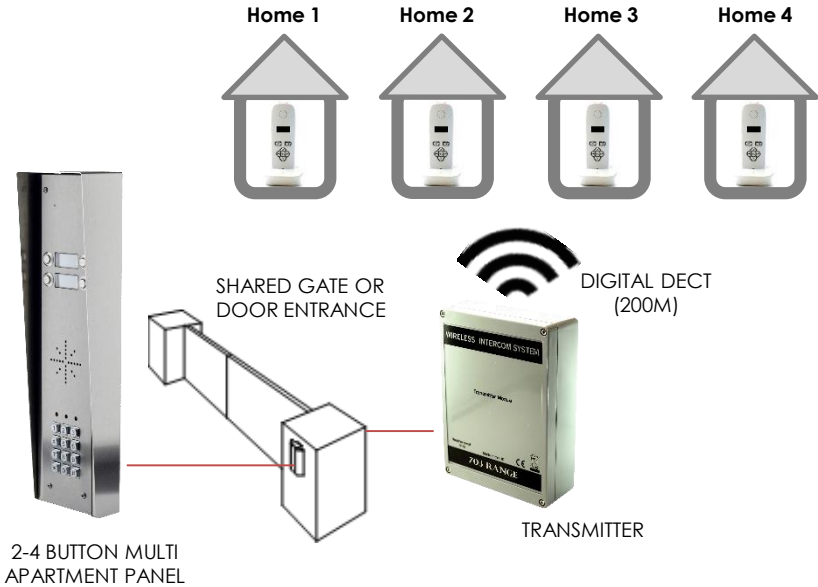

# D.E.C.T 703

## MULTI BUTTON

- Digital D.E.C.T wireless intercom system for flats, apartments or shared gate entrances.
- Up to 4 call buttons, each button calling a different handset.
- Working range of 100 metres through concrete (up to 500 metres open field).
- 1 handset per property or apartment.
- Simple setup and install.
- Keypad option for coded access.
- Built in voicemail feature for missed callers, user can listen to messages on handset.
- 2 year manufacturers warranty.

### Technical Details

<b>Power Supply</b>	12-24v ac/dc (24v dc adaptor included).	<b>Cable Between Speech Unit &amp; Transmitter</b>	4 metre screened CAT5 included.
<b>Current Draw</b>	50mA standby, 1 amp peak.	<b>Max Cable Length</b>	8 metres max.
<b>Relay Outputs</b>	2	<b>Cable Cores</b>	2 x SPK, 2 x MIC, 2 x button, 2 x relay, 2 x power.
<b>Relay Time</b>	Adjustable, 1,3,5,9 secs.	<b>Speech Unit IP Rating</b>	IP55.
<b>Relay Load</b>	Max 2 amps, 24v ac.	<b>Transmitter IP Rating</b>	IP65.
<b>Technology Type</b>	Digital DECT.	<b>Manufacturer Warranty</b>	2 years* (RTB).
<b>Handsets per System</b>	4	<b>Keypad Programming</b>	On the keypad.
<b>Range</b>	Practical working range of 100 metres. 500 metres open field conditions.	<b>Keypad Codes</b>	1200 codes total.