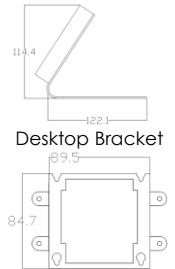

**703-HF-HSK3**

4 button kit (1 button spare) with  
3 wall mount monitors , hooded  
panel with keypad.

**703-HSK4**

4 button kit with 4 handsets,  
hooded panel with keypad.

**703-HF-HSK4**

4 button kit with 4 wall mount  
monitors, hooded panel with  
keypad.

**703-EH**

Additional handsets (up to total of 4 max per intercom, can be a mix and match of both styles.)

**703-HF-EH**

Wall Mount Bracket

Additional handsets (up to total of 4 max per intercom, can be a mix and match of both styles.)