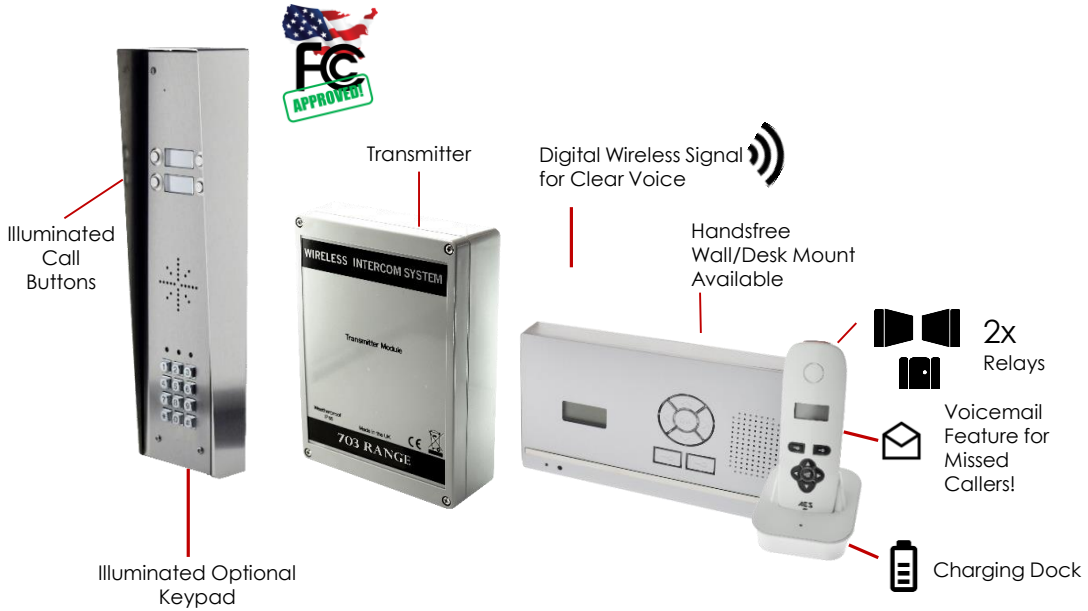

## MULTI BUTTON

- Digital D.E.C.T wireless intercom system for flats, apartments or shared gate entrances.
- Up to 4 call buttons, each button calling a different handset.
- Working range of 100 metres through concrete (up to 500 metres open field).
- 1 handset per property or apartment.
- Simple setup and install.
- Keypad option for coded access.
- Built in voicemail feature for missed callers, user can listen to messages on handset.
- 2 year manufacturers warranty.

### Technical Details

<b>Power Supply</b>	12-24v ac/dc (24v dc adaptor included).	<b>Cable Between Speech Unit &amp; Transmitter</b>	4 metre screened CAT5 included.
<b>Current Draw</b>	50mA standby, 1 amp peak.	<b>Max Cable Length</b>	8 metres max.
<b>Relay Outputs</b>	2	<b>Cable Cores</b>	2 x SPK, 2 x MIC, 2 x button, 2 x relay, 2 x power.
<b>Relay Time</b>	Adjustable, 1,3,5,9 secs.	<b>Speech Unit IP Rating</b>	IP55.
<b>Relay Load</b>	Max 2 amps, 24v ac.	<b>Transmitter IP Rating</b>	IP65.
<b>Technology Type</b>	Digital DECT.	<b>Manufacturer Warranty</b>	2 years* (RTB).
<b>Handsets per System</b>	4	<b>Keypad Programming</b>	On the keypad.
<b>Range</b>	Practical working range of 100 metres. 500 metres open field conditions.	<b>Keypad Codes</b>	1200 codes total.