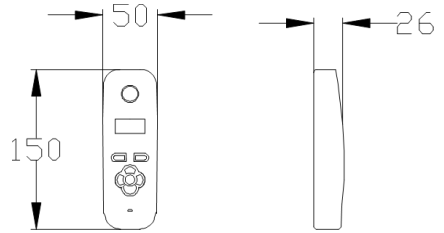

703-EH

Additional handsets (up to total of 4 max per intercom, can be a mix and match of both styles.)

703-HF-EH

Additional handsets (up to total of 4 max per intercom, can be a mix and match of both styles.)

703 Call Panel (Keypad/Non Keypad) and Transmitter Dimensions