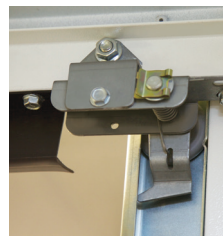

Galvanised torsion spring.
Lateral cable pulley.

2-point cable locking as standard.

Internal side of steel fixing frame includes a contact ABS strip.

Anti drop mechanism.
Large spindle roller.
Spindle roller bracket has a reinforcement bracket to stop excessive movement.

Specification:

- Chassis based construction
- New Canopy lifting gear
- 54mm frame for all framed doors
- 2 point cable locking
- Cardale handle

Merlin will be supplied from November 2014 onwards. For more information please contact your regional sales manager or customer service on 01582 563777