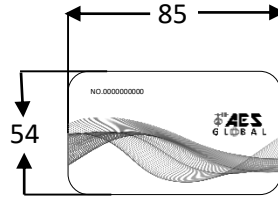

Single Proximity Card
-125KHz fixed 10 digit code Card.
-Add to intercom remotely by SMS text or APP.