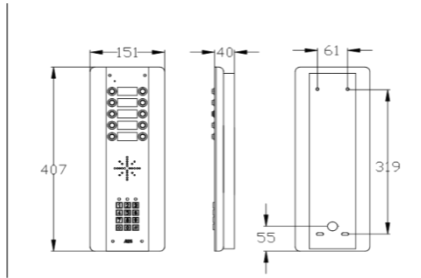

cellcomprime

Multi Button System

PRIME6-XX N / YYY

- | | | |
|-----------------------------------------------|-------------------------|---------------------------------|
| AS = Architectural Stainless | 2 = two button | Nothing = 2G model |
| ASK = Architectural Stainless & Keypad | 4 = four button | 3GE = Euro 2G/3G model |
| HS = Hooded Stainless | 6 = six button | 4GE = Euro 2G/4G model |
| HSK = Hooded Stainless & Keypad | 8 = eight button | 4GA = USA 3G/4G model |
| | 10 = ten button | 4GSA = AU/NZ 3G/4G model |