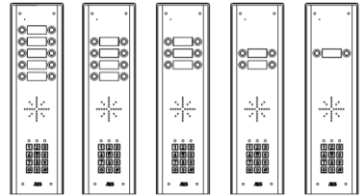

cellcomprime

Multi Button System

PRIME6-XX N / YYY

- | | | |
|-----------------------------------------------|-------------------------|---------------------------------|
| AS = Architectural Stainless | 2 = two button | Nothing = 2G model |
| ASK = Architectural Stainless & Keypad | 4 = four button | 3GE = Euro 2G/3G model |
| HS = Hooded Stainless | 6 = six button | 4GE = Euro 2G/4G model |
| HSK = Hooded Stainless & Keypad | 8 = eight button | 4GA = USA 3G/4G model |
| | 10 = ten button | 4GSA = AU/NZ 3G/4G model |