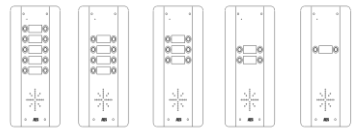

cellcomprime

Multi Button System

PRIME6-XX N / YYY

- | | | |
|-----------------------------------------------|-------------------------|---------------------------------|
| AS = Architectural Stainless | 2 = two button | Nothing = 2G model |
| ASK = Architectural Stainless & Keypad | 4 = four button | 3GE = Euro 2G/3G model |
| HS = Hooded Stainless | 6 = six button | 4GE = Euro 2G/4G model |
| HSK = Hooded Stainless & Keypad | 8 = eight button | 4GA = USA 3G/4G model |
| | 10 = ten button | 4GSA = AU/NZ 3G/4G model |