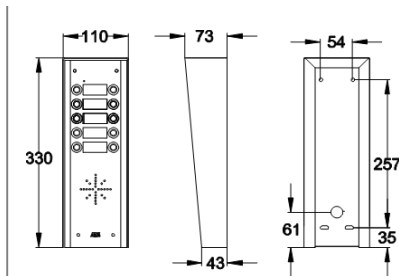

cellcomprime

Multi Button System

PRIME6-XX N / YYY

- | | | |
|-----------------------------------------------|-------------------------|---------------------------------|
| AS = Architectural Stainless | 2 = two button | Nothing = 2G model |
| ASK = Architectural Stainless & Keypad | 4 = four button | 3GE = Euro 2G/3G model |
| HS = Hooded Stainless | 6 = six button | 4GE = Euro 2G/4G model |
| HSK = Hooded Stainless & Keypad | 8 = eight button | 4GA = USA 3G/4G model |
| | 10 = ten button | 4GSA = AU/NZ 3G/4G model |