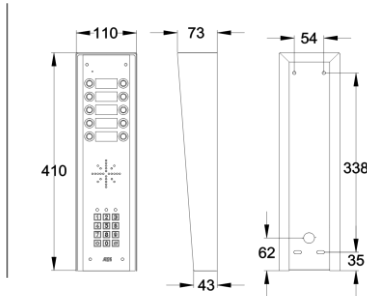

cellcomprime

Multi Button System

PRIME6-XX N / YYY

- | | | |
|-----------------------------------------------|-------------------------|---------------------------------|
| AS = Architectural Stainless | 2 = two button | Nothing = 2G model |
| ASK = Architectural Stainless & Keypad | 4 = four button | 3GE = Euro 2G/3G model |
| HS = Hooded Stainless | 6 = six button | 4GE = Euro 2G/4G model |
| HSK = Hooded Stainless & Keypad | 8 = eight button | 4GA = USA 3G/4G model |
| | 10 = ten button | 4GSA = AU/NZ 3G/4G model |