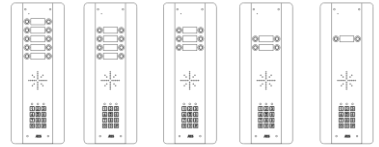

cellcomprime

Multi Button System

PRIME6-XX N / YYY

- | | | |
|-----------------------------------------------|-------------------------|---------------------------------|
| AS = Architectural Stainless | 2 = two button | Nothing = 2G model |
| ASK = Architectural Stainless & Keypad | 4 = four button | 3GE = Euro 2G/3G model |
| HS = Hooded Stainless | 6 = six button | 4GE = Euro 2G/4G model |
| HSK = Hooded Stainless & Keypad | 8 = eight button | 4GA = USA 3G/4G model |
| | 10 = ten button | 4GSA = AU/NZ 3G/4G model |