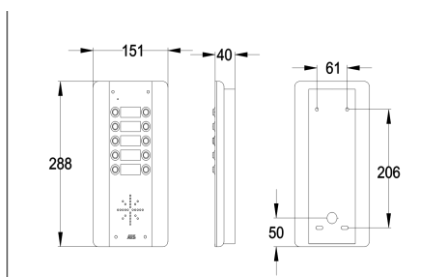

cellcomprime

Multi Button System

PRIME6-XX N / YYY

- | | | |
|-----------------------------------------------|-------------------------|---------------------------------|
| AS = Architectural Stainless | 2 = two button | Nothing = 2G model |
| ASK = Architectural Stainless & Keypad | 4 = four button | 3GE = Euro 2G/3G model |
| HS = Hooded Stainless | 6 = six button | 4GE = Euro 2G/4G model |
| HSK = Hooded Stainless & Keypad | 8 = eight button | 4GA = USA 3G/4G model |
| | 10 = ten button | 4GSA = AU/NZ 3G/4G model |