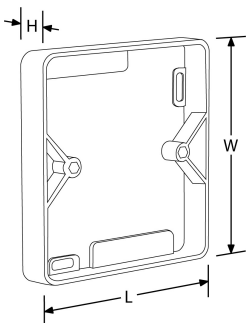

SKU Code

Finish Colour

AU-A1ZBP

White

Line Drawing

Polar Curve

Colour

Product Features:

Product Specs:

Width (mm)	94	Length (mm)	94
Weight (Kg)	0.023	Height (mm)	15

Compliance & Approvals:

Warranty:

This product has a warranty period of 3 Years. Warranties may be available on certain products as indicated in the product description. Warranties are valid from the date of purchase. The warranty is invalid in the case of improper use, installation, tampering, removal of the Q.C. date label or installation in an improper working environment or installation. Should this product fail during the warranty period it will be replaced free of charge, subject to the correct installation of the original product and subsequent return of the faulty unit. Aurora does not accept responsibility for any installation costs associated with the replacement of this product and Aurora reserves the right to alter specifications without prior notice.