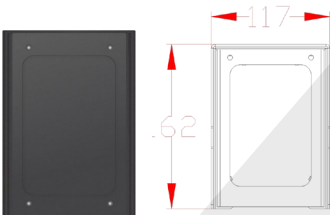

Module for Vigik
cut out

BACK BOX OPTIONS

MOD-1x1

MOD-1x2

MOD-1x3

DECT 705 Compulsory items

For the 705 video handset options:

705-VH