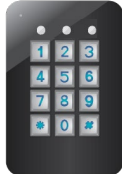

705 Compulsory Module Options

MOD-705

Accessory Modules Options

MOD-ASSM-PX-KP

Combined Prox
and keypad

MOD-ASSM-KP

Illuminated
keypad

MOD-PRIME-VIG

Module for Vigik
cut out

BACK BOX OPTIONS

MOD-1x1

MOD-1x2

MOD-1x3

DECT 705 Compulsory items

For the 705 video handset options:

705-VH