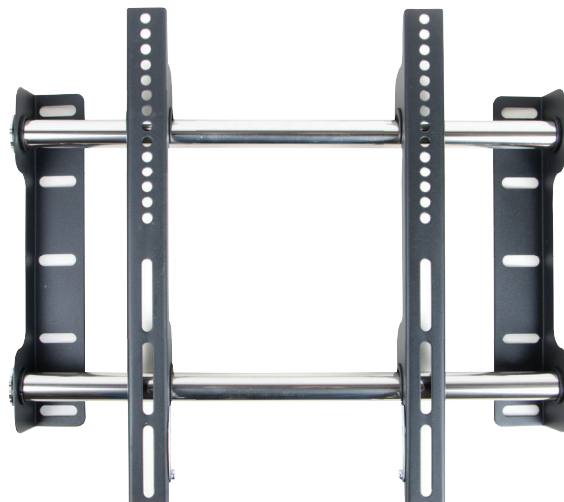

Fixed TV bracket