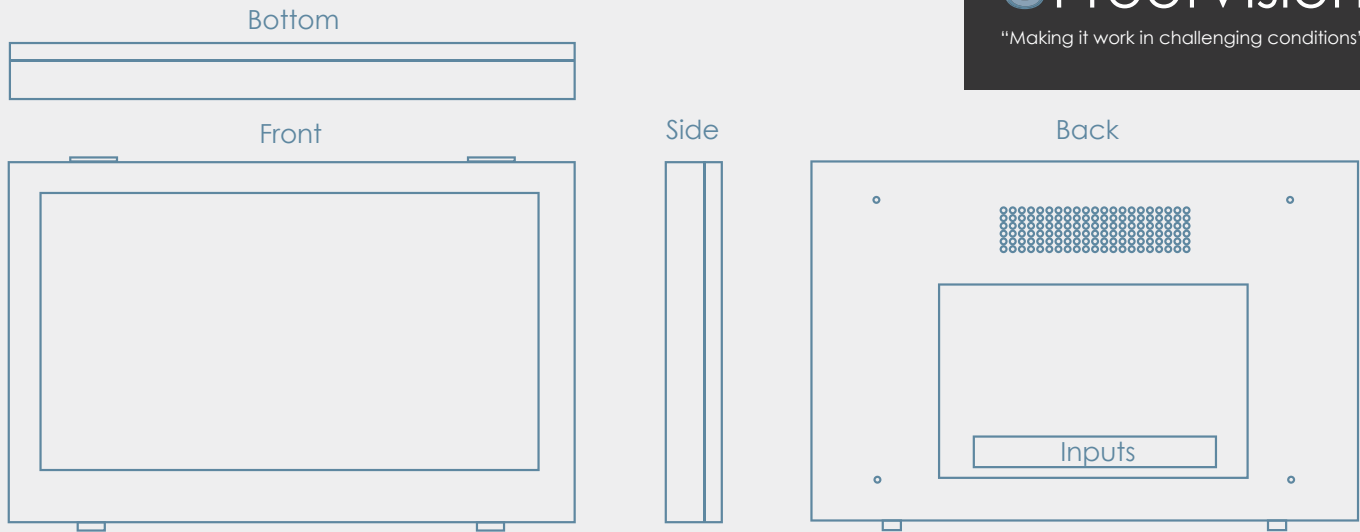

TECHNICAL SPECIFICATION

	43" PV43DHB	55" PV55DHB	65" PV65DHB
Max resolution	1920x1080	1920x1080	1920x1080
VESA standard	800x400mm	800x400mm	800x400mm
Contrast ratio	3000:1	3000:1	3000:1
Brightness	1500cd/m2	1500cd/m2	1500cd/m2
Max power consumption	≤230W	≤280W	≤475W
TV dimension	1158.7 x 852.5 x 169.5mm	1449.6 x 990.6 x 169.5mm	1689.9 x 1113.7 x 169.5mm
Weight	55kg	75kg	100kg
TV format		1080p	
Built-in tuner		DVB-T2/S2/C	
YPbPr		1PC	
HDMI		2PCS	
RS232		1PC	
VGA		1PC	
AV		1PC	
SCART		1PC	
PC audio		1PC	
Earphone		1PC	
Tuner		2PC	
Coaxial		1PC	
USB		1PC	
CI card		1PC	
Audio output power		2x15W	
Power input range		AC 110 – 240V	
TV systems		PAL	
Tempered glass		YES	
Viewing angle		170 degree /160 degree (H/V)	
Waterproof remote control		1PC	
Batteries		1PC	
User manual		1PC	
Power adaptor		1PC	
Usage time per day		16-20 hours	
IP rating		IP65	
Cooling system		Fans	
Operating temperature		-20 to 50 degrees	